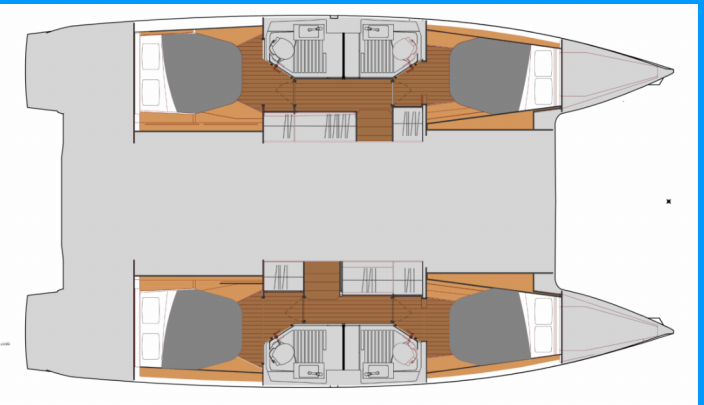

FONTAINE PAJOT ASTREA 42

Cata Del Mar

The Catamaran Fountaine Pajot Astrea 42 „Cata del Mar“, built in 2024, is moored in Trogir, Yachtclub Seget (Marina Baotic), - Croatia. The yacht has 4 + 2 cabins, can accommodate 8 + 1 + 2 persons and has 4 toilets/showers.

Cata del Mar

Production Year

2024

Length

12.58 m

Cabins

4 + 2

Berths