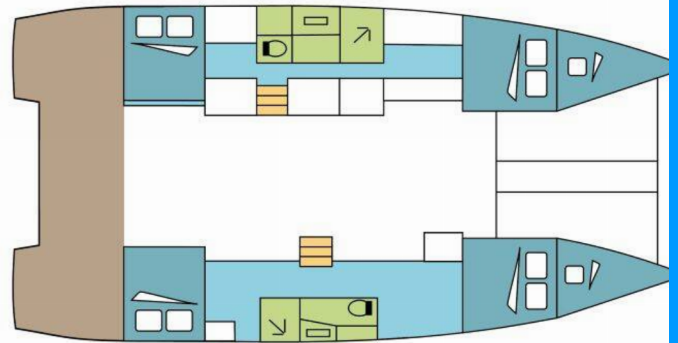

EXCESS 11

TWINKLING

The Catamaran Excess 11 „TWINKLING“, built in 2024, is moored in Pula, ACI Marina Pomer, Pomer – Croatia. The yacht has 4 + 2 cabins, can accommodate 8 + 2 persons and has 2 toilets/showers.

8 + 2

Max. Passengers

10

Head/Shower

2

STANDARD YACHT EQUIPMENT

Deck

Anchor, Bimini top, Cockpit table, Davit, Deck lights, Pulpit seat (with composite seats and forward lifelines)