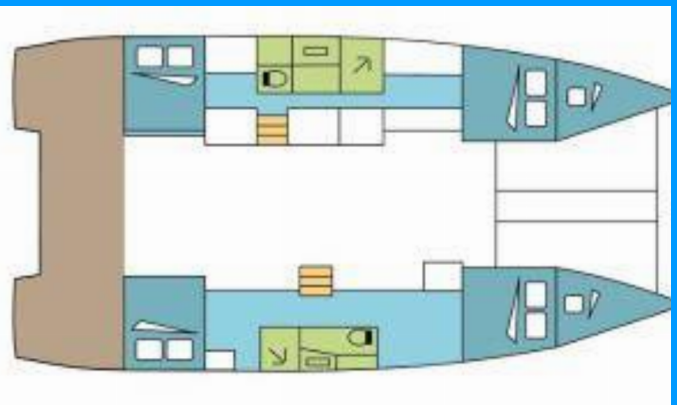

EXCESS 11

TWINKLING

The Catamaran Excess 11 „TWINKLING“, built in 2024, is moored in Šibenik, Marina Zaton, - Croatia. The yacht has 4 + 2 cabins, can accommodate 8 + 2 persons and has 2 toilets/showers.

8 + 2

Max. Passengers

10

Head/Shower

2

STANDARD YACHT EQUIPMENT

Deck

Anchor, Bimini top, Cockpit table, Davit, Deck lights, Pulpit seat (with composite seats and forward lifelines)