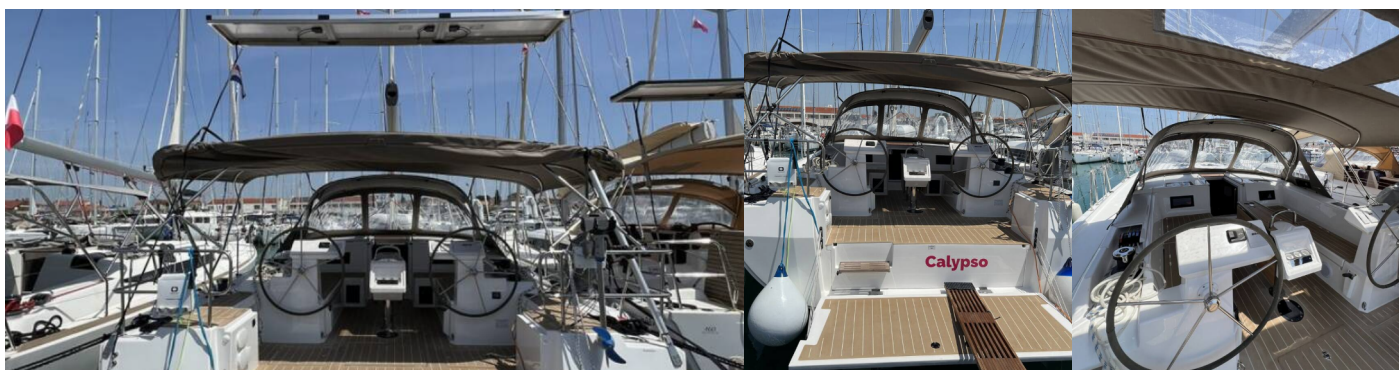

PRICE / WEEKS

05.12. - 12.12.2026

2.260 €

12.12. - 19.12.2026

2.260 €

19.12. - 26.12.2026

2.260 €

WEB

najachty.pl

PHONE

+48 882 071 532

E-MAIL

biuro@najachty.pl

NAJACHTY

ul. Pi. Świętej Małgorzaty 1-2/42B, 58-100, Świdnica, Poland