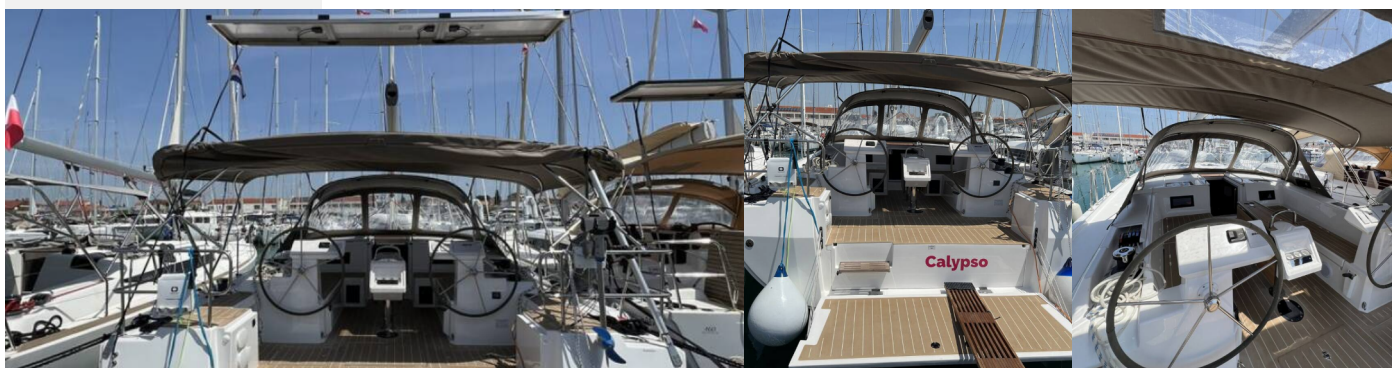

PRICE / WEEKS

16.05. - 17.05.2026 Booked	20.05. - 27.05.2026 Booked	30.05. - 06.06.2026 Booked	06.06. - 13.06.2026 3.193 € ~~4.730 €~~
13.06. - 20.06.2026 3.193 € ~~4.730 €~~	20.06. - 27.06.2026 3.341 € ~~4.950 €~~	27.06. - 04.07.2026 Booked	04.07. - 11.07.2026 3.821 € ~~5.660 €~~
11.07. - 18.07.2026 3.821 € ~~5.660 €~~	18.07. - 25.07.2026 3.821 € ~~5.660 €~~	25.07. - 01.08.2026 Booked	01.08. - 08.08.2026 Booked
08.08. - 15.08.2026 3.821 € ~~5.660 €~~	15.08. - 22.08.2026 3.821 € ~~5.660 €~~	23.08. - 29.08.2026 Booked	29.08. - 05.09.2026 Booked
05.09. - 12.09.2026 Booked	12.09. - 19.09.2026 Booked	19.09. - 23.09.2026 Booked	26.09. - 03.10.2026 Booked
03.10. - 06.10.2026 Booked	10.10. - 17.10.2026 1.526 € ~~2.260 €~~	17.10. - 24.10.2026 1.526 € ~~2.260 €~~	24.10. - 31.10.2026 1.526 € ~~2.260 €~~
31.10. - 07.11.2026 1.526 € ~~2.260 €~~	07.11. - 14.11.2026 2.034 € ~~2.260 €~~	14.11. - 21.11.2026 2.034 € ~~2.260 €~~	21.11. - 28.11.2026 2.034 € ~~2.260 €~~

WEB

najachty.pl

PHONE

+48 882 071 532

E-MAIL

biuro@najachty.pl

NAJACHTY

ul. Pi. Świętej Małgorzaty 1-2/42B, 58-100, Świdnica, Poland