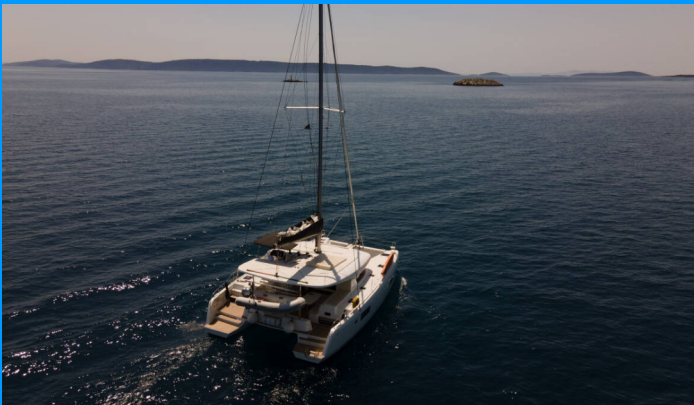

LAGOON 42

Bright Sky

The Catamaran Lagoon 42 „Bright Sky“, built in 2019, is moored in Trogir, Marina Trogir (ex.SCT), Trogir - Croatia. The yacht has 4 + 2 cabins, can accommodate 8 + 2 + 2 persons and has 4 + 1 toilets/showers.

YACHT SPECIFICATIONS

Charter Base

Trogir, Marina Trogir (ex.SCT), Croatia

Yacht ID

6310

Brand

Lagoon-Bénéteau

Name

Bright Sky

Production Year

2019

Length

12.80 m

Cabins

4 + 2

Berths