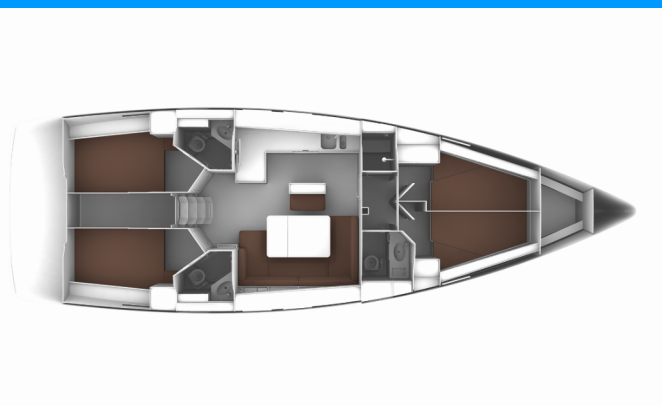

BAVARIA CRUISER 46

Simba

The Sailing yacht Bavaria Cruiser 46 „Simba“, built in 2016, is moored in Fethiye, Ece Saray Marina Resort, - Turkey. The yacht has 4 cabins, can accommodate 8 persons and has 3 toilets/showers.

Simba

Production Year

2016

Length

14.27 m

Cabins

4

Berths