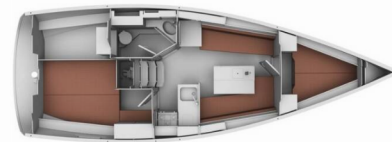

BAVARIA CRUISER 32

Anemos

The Sailing yacht Bavaria Cruiser 32 „Anemos“, built in 2011, is moored in Lefkas main port, Lefkas - Greece. The yacht has 2 cabins, can accomodate 4 + 1 persons and has 1 toilets/showers