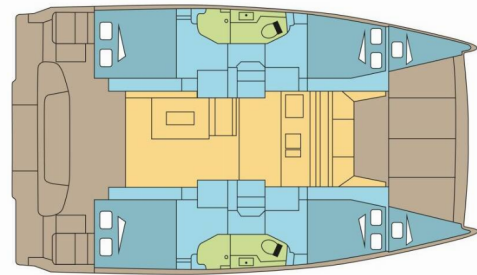

BALI CATSMART

KERLACH

The Catamaran Bali Catsmart „KERLACH“, built in 2025, is moored in BVI, Hodge's Creek Marina, - British Virgin Islands. The yacht has 4 + 2 cabins, can accommodate 8 + 2 persons and has 2 toilets/showers.