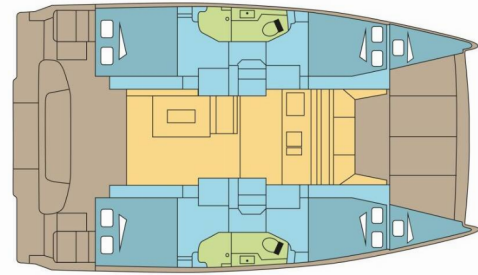

BALI CATSMART

KERLACH

The Catamaran Bali Catsmart „KERLACH“, built in 2025, is moored in BVI, Hodge's Creek Marina, - British Virgin Islands. The yacht has 4 + 2 cabins, can accommodate 8 + 2 persons and has 2 toilets/showers.