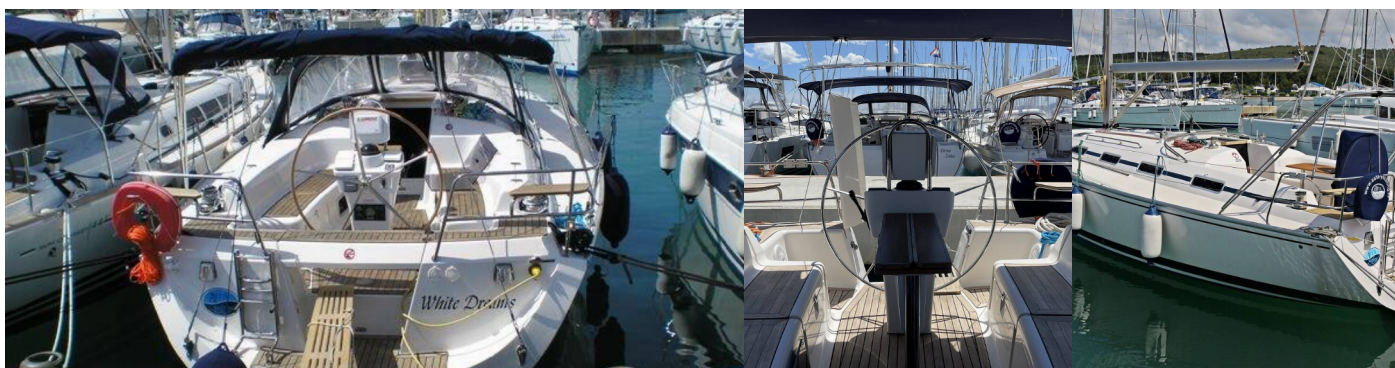

PRICE / WEEKS

01.01. - 04.04.2025 Booked	05.04. - 12.04.2025 1.105 € ~~1.300 €~~	12.04. - 19.04.2025 Booked	19.04. - 26.04.2025 1.105 € ~~1.300 €~~
26.04. - 03.05.2025 1.105 € ~~1.300 €~~	03.05. - 10.05.2025 1.105 € ~~1.300 €~~	10.05. - 17.05.2025 1.275 € ~~1.500 €~~	17.05. - 24.05.2025 1.403 € ~~1.650 €~~
24.05. - 31.05.2025 Booked	31.05. - 07.06.2025 1.658 € ~~1.950 €~~	07.06. - 14.06.2025 1.913 € ~~2.250 €~~	14.06. - 21.06.2025 1.998 € ~~2.350 €~~
21.06. - 28.06.2025 1.898 € ~~2.350 €~~	28.06. - 05.07.2025 1.978 € ~~2.450 €~~		

WEB

najachty.pl

PHONE

+48 882 071 532

E-MAIL

biuro@najachty.pl

NAJACHTY

ul. Pi. Świętej Małgorzaty 1-2/42B, 58-100, Świdnica, Poland