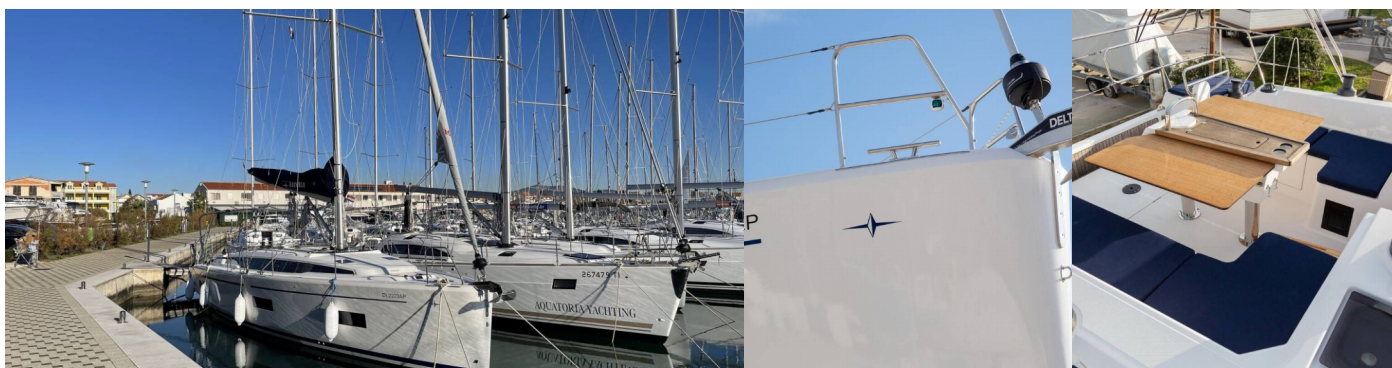

PRICE / WEEKS

16.05. - 23.05.2026 Booked	23.05. - 30.05.2026 Booked	30.05. - 13.06.2026 Booked	13.06. - 20.06.2026 1.876 € ~~3.350 €~~
20.06. - 27.06.2026 Booked	27.06. - 04.07.2026 Booked	04.07. - 11.07.2026 2.489 € ~~3.950 €~~	11.07. - 18.07.2026 2.370 € ~~3.950 €~~
18.07. - 25.07.2026 Booked	25.07. - 01.08.2026 Booked	01.08. - 08.08.2026 2.489 € ~~3.950 €~~	08.08. - 15.08.2026 2.489 € ~~3.950 €~~
15.08. - 22.08.2026 2.489 € ~~3.950 €~~	22.08. - 29.08.2026 Booked	29.08. - 05.09.2026 1.972 € ~~2.900 €~~	05.09. - 12.09.2026 Booked
12.09. - 19.09.2026 Booked	19.09. - 26.09.2026 1.800 € ~~2.250 €~~	26.09. - 03.10.2026 1.463 € ~~2.250 €~~	03.10. - 10.10.2026 990 € ~~1.800 €~~
10.10. - 17.10.2026 990 € ~~1.800 €~~	17.10. - 24.10.2026 990 € ~~1.800 €~~	24.10. - 31.10.2026 990 € ~~1.800 €~~	31.10. - 07.11.2026 1.800 €
08.11. - 26.03.2027 Booked			

WEB

najachty.pl

PHONE

+48 882 071 532

E-MAIL

biuro@najachty.pl

NAJACHTY

ul. Pi. Świętej Małgorzaty 1-2/42B, 58-100, Świdnica, Poland