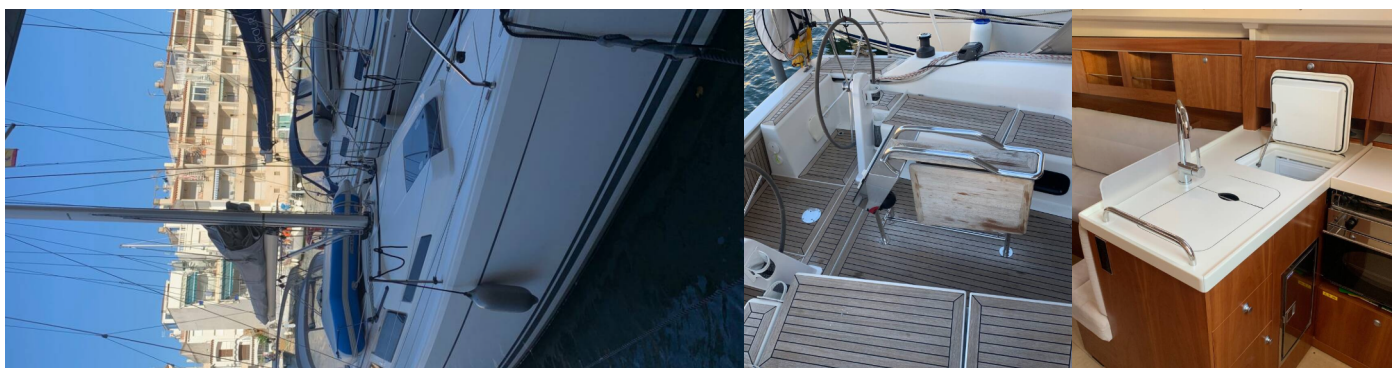

PRICE / WEEKS

05.07. - 12.07.2025 2.850 €	12.07. - 19.07.2025 2.850 €	19.07. - 26.07.2025 2.850 €	26.07. - 02.08.2025 3.100 €
02.08. - 09.08.2025 3.100 €	09.08. - 16.08.2025 3.100 €	16.08. - 23.08.2025 3.100 €	23.08. - 30.08.2025 3.100 €
30.08. - 06.09.2025 2.300 €	06.09. - 13.09.2025 2.300 €	13.09. - 20.09.2025 2.300 €	20.09. - 27.09.2025 2.300 €
27.09. - 04.10.2025 2.100 €	04.10. - 11.10.2025 2.100 €	11.10. - 18.10.2025 2.100 €	18.10. - 25.10.2025 2.100 €
25.10. - 01.11.2025 2.100 €	01.11. - 08.11.2025 2.100 €	08.11. - 15.11.2025 2.100 €	15.11. - 22.11.2025 2.100 €
22.11. - 29.11.2025 2.100 €	29.11. - 06.12.2025 2.100 €	06.12. - 13.12.2025 2.100 €	13.12. - 20.12.2025 2.100 €
20.12. - 27.12.2025 2.100 €			

WEB

najachty.pl

PHONE

+48 882 071 532

E-MAIL

biuro@najachty.pl

NAJACHTY

ul. Pi. Świętej Małgorzaty 1-2/42B, 58-100, Świdnica, Poland