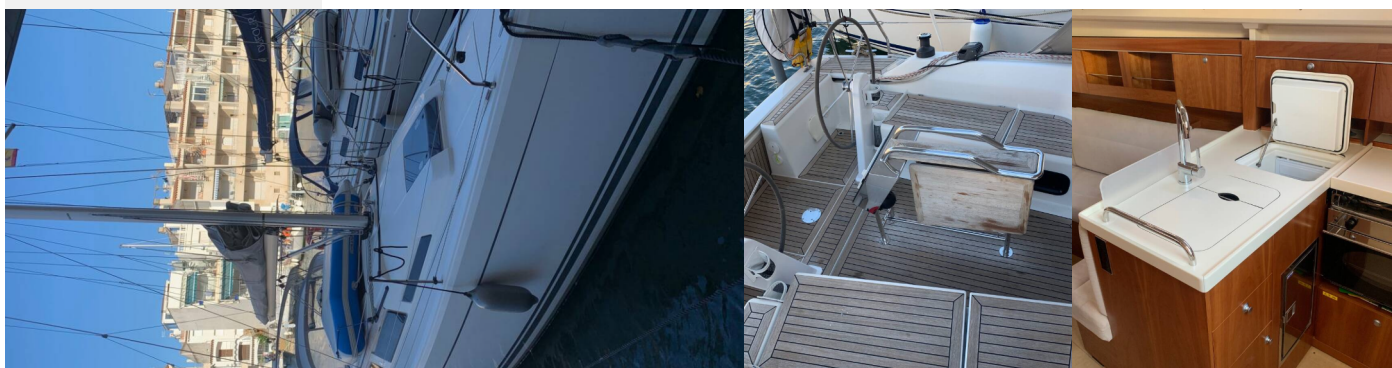

PRICE / WEEKS

14.12. - 21.12.2024 2.100 €	21.12. - 28.12.2024 2.100 €	28.12. - 04.01.2025 1.800 €	04.01. - 11.01.2025 1.400 €
11.01. - 18.01.2025 1.400 €	18.01. - 25.01.2025 1.400 €	25.01. - 01.02.2025 1.400 €	01.02. - 08.02.2025 1.400 €
08.02. - 15.02.2025 1.400 €	15.02. - 22.02.2025 1.400 €	22.02. - 01.03.2025 1.400 €	01.03. - 08.03.2025 1.400 €
08.03. - 15.03.2025 1.400 €	15.03. - 22.03.2025 1.400 €	22.03. - 29.03.2025 1.450 €	29.03. - 05.04.2025 1.650 €
05.04. - 12.04.2025 1.750 €	12.04. - 19.04.2025 1.750 €	19.04. - 26.04.2025 1.750 €	26.04. - 03.05.2025 1.750 €
03.05. - 10.05.2025 1.750 €	10.05. - 17.05.2025 1.750 €	17.05. - 24.05.2025 1.750 €	24.05. - 31.05.2025 1.750 €
31.05. - 07.06.2025 2.100 €	07.06. - 14.06.2025 2.100 €	14.06. - 21.06.2025 2.550 €	21.06. - 28.06.2025 2.550 €

WEB

najachty.pl

PHONE

+48 882 071 532

E-MAIL

biuro@najachty.pl

NAJACHTY

ul. Pi. Świętej Małgorzaty 1-2/42B, 58-100, Świdnica, Poland