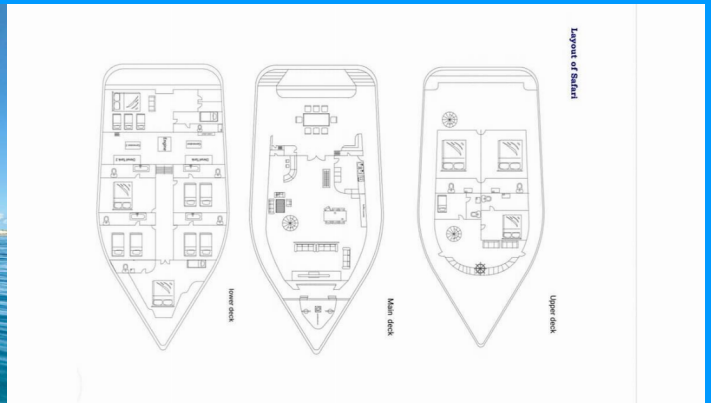

NORTH SEVEN

North Seven Liveaboard

The Motor yacht North Seven „North Seven Liveaboard“ , built in 2021, is moored in Maldives, Male, - Maldives. The yacht has 10 cabins, can accommodate 21 persons and has 8 toilets/showers.

YACHT SPECIFICATIONS

Charter Base

Maldives, Male, Maldives

Yacht ID

6195

Brand

Custom Made

Name

North Seven Liveaboard

Production Year

2021

Length

30.00 m

Cabins

10

Berths