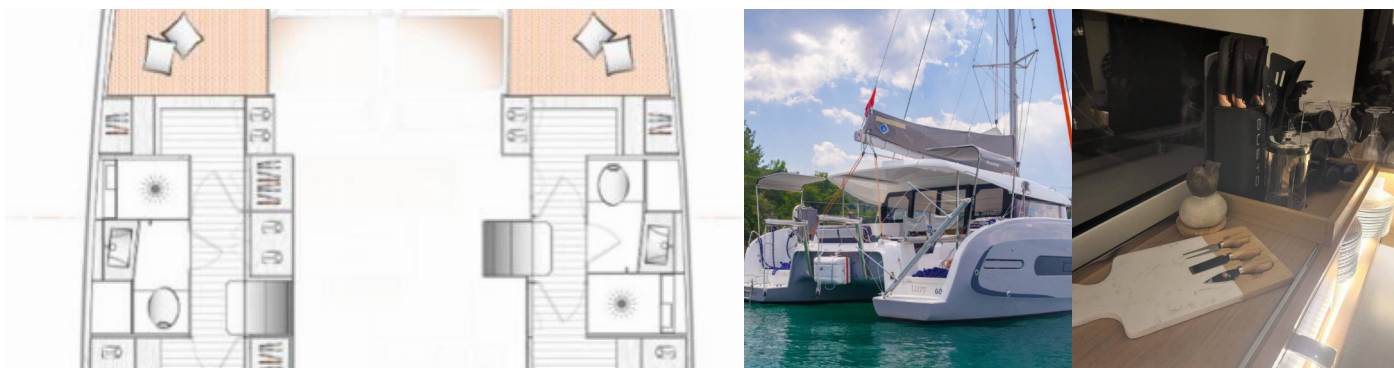

PRICE / WEEKS

07.11. - 14.11.2026

4.100 € ~~4.300 €~~

14.11. - 21.11.2026

4.100 € ~~4.300 €~~

21.11. - 28.11.2026

4.100 € ~~4.300 €~~

28.11. - 05.12.2026

4.100 € ~~4.300 €~~

05.12. - 12.12.2026

4.100 € ~~4.300 €~~

12.12. - 19.12.2026

4.100 € ~~4.300 €~~

19.12. - 26.12.2026

4.100 € ~~4.300 €~~

WEB

najachty.pl

PHONE

+48 882 071 532

E-MAIL

biuro@najachty.pl

NAJACHTY

ul. Pi. Świętej Małgorzaty 1-2/42B, 58-100, Świdnica, Poland