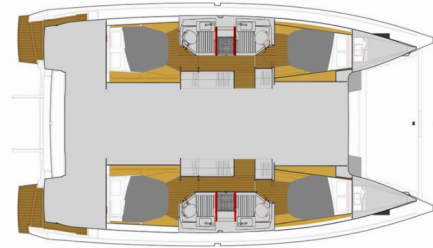

FONTAINE PAJOT ASTREA 42 QUATUOR

Rosual Mar

The Catamaran Fontaine Pajot Astrea 42 Quatuor „Rosual Mar“, built in 2024, is moored in Palma de Mallorca, Marina Naviera Balear, - Spain. The yacht has 4 + 2 cabins, can accomodate 8 + 2 + 2 persons and has 4 toilets/showers.

YACHT SPECIFICATIONS

Charter Base

**Palma de Mallorca, Marina Naviera
Balear, Spain**

Yacht ID

6154

Brand

Fontaine Pajot

Name

Rosual Mar

Production Year

2024

Length

12.58 m

Cabins

4 + 2

Berths

8 + 2 + 2

Max. Passengers

12

Head/Shower

4

STANDARD YACHT EQUIPMENT

Deck

Bimini top, Cockpit fridge, Dinghy with outboard engine, Fenders, Grill/Barbecue/Plancha (with gas installation), Mooring ropes, Spare anchor (Reserve, Auxiliary anchor), Swimming ladder

Entertainment

Underwater lights (2x21W)

Galley

Kitchen utensils (Galley equipment, cutlery), Oven (Gas), Refrigerator (12V 130L Fridge)

Interior

Convertible table in salon, Electric fans in cabins, Electric toilet

Navigation

AIS, Autopilot, Binoculars, Compass, GPS, GPS chart plotter, Radar reflector, Windex

Safety

Buoyant smoke signal, Fire extinguisher, First aid kit, Flashlight, Fog horn, Horseshoe lifebuoy, Life jackets, Liferaft, Set of tools, Signaling mirror, Smoke detector, VHF radio

Sails

Sails

Yacht electrics

Watermaker - desalinator