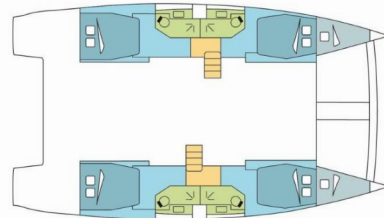

BALI 4.4

ALLAMANDA

The Catamaran Bali 4.4 „ALLAMANDA“, built in 2024, is moored in Guadeloupe, La Marina Bas du Fort, - Caribbean. The yacht has 4 + 2 cabins, can accommodate 8 + 2 persons and has 4 toilets/showers.

Deck

Bimini top, Cockpit table, Cockpit/stern, outside shower, Davit (Lifting system for dinghy), Electric anchor windlass (1000W), Flybridge, Grill/Barbecue/Plancha (gas), Remote control for anchor winch with chain counter at helm, Swimming ladder (with large handles and teak steps)