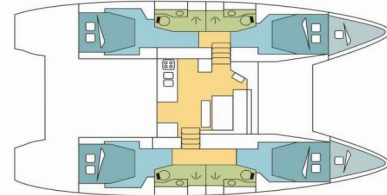

LAGOON 46

OLEANDER

The Catamaran Lagoon 46 „OLEANDER “, built in 2024, is moored in Guadeloupe, La Marina Bas du Fort, - Caribbean.

The yacht has 4 + 2 cabins, can accomodate 8 + 2 persons and has 4 toilets/showers.

OLEANDER

Production Year

2024

Length

13.99 m

Cabins

4 + 2

Berths

Deck

Bimini top, Cockpit fridge (80L), Cockpit table, Cockpit/stern, outside shower, Electric anchor windlass, Flybridge, Remote control for anchor winch with chain counter at helm, Swimming ladder

Entertainment