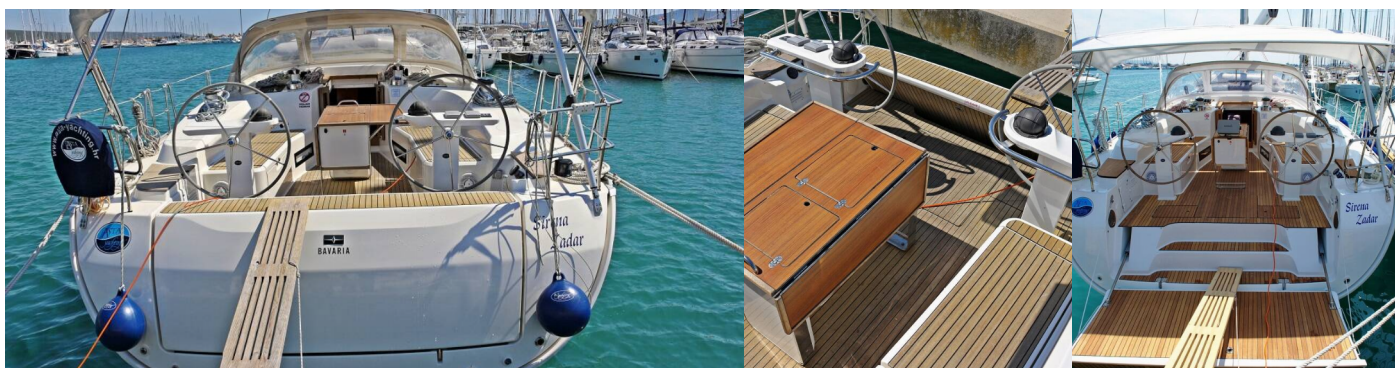

PRICE / WEEKS

07.11. - 14.11.2026

1.913 € ~~2.500 €~~

14.11. - 21.11.2026

1.913 € ~~2.500 €~~

21.11. - 28.11.2026

1.913 € ~~2.500 €~~

28.11. - 05.12.2026

1.913 € ~~2.500 €~~

05.12. - 12.12.2026

1.913 € ~~2.500 €~~

12.12. - 19.12.2026

1.913 € ~~2.500 €~~

19.12. - 26.12.2026

1.913 € ~~2.500 €~~

WEB

najachty.pl

PHONE

+48 882 071 532

E-MAIL

biuro@najachty.pl

NAJACHTY

ul. Pi. Świętej Małgorzaty 1-2/42B, 58-100, Świdnica, Poland