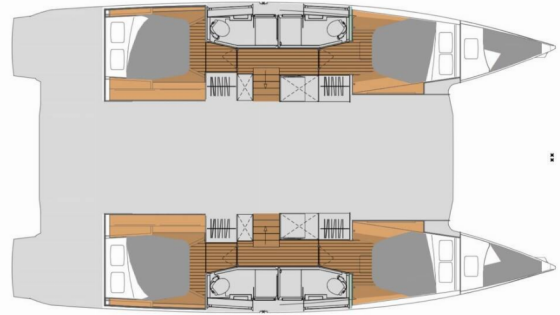

FONTAINE PAJOT ELBA 45

Shavasan

The Catamaran Fontaine Pajot Elba 45 „Shavasan“, built in 2022, is moored in Phuket, Yacht Haven Marina, - Thailand .

The yacht has 4 + 2 cabins, can accomodate 8 + 2 persons and has 4 toilets/showers.

Shavasan

Production Year

2022

Length

13.45 m

Cabins

4 + 2

Berths