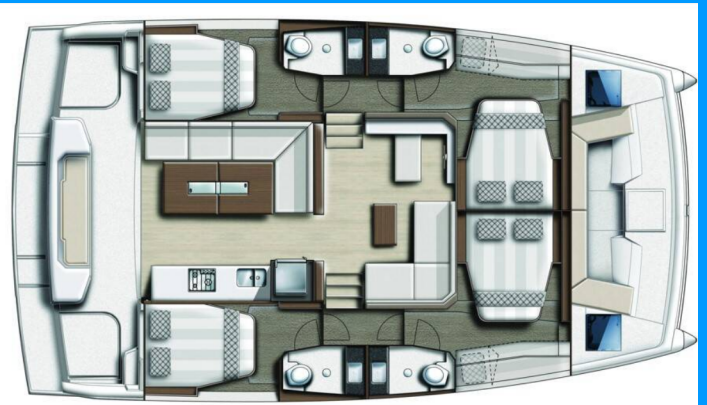

BALI CATSPACE

Phoenix

The Catamaran Bali Catspace „Phoenix“, built in 2023, is moored in Lefkas main port, Lefkas - Greece. The yacht has 4 cabins, can accomodate 10 persons and has 4 toilets/showers.

YACHT SPECIFICATIONS

Production Year

2023

Length

12.31m

Cabins

4

Berths

10

Max. Passengers

12

Head/Shower

4

STANDARD YACHT EQUIPMENT

Comfort

Cockpit cushions, Deck cushions

Deck