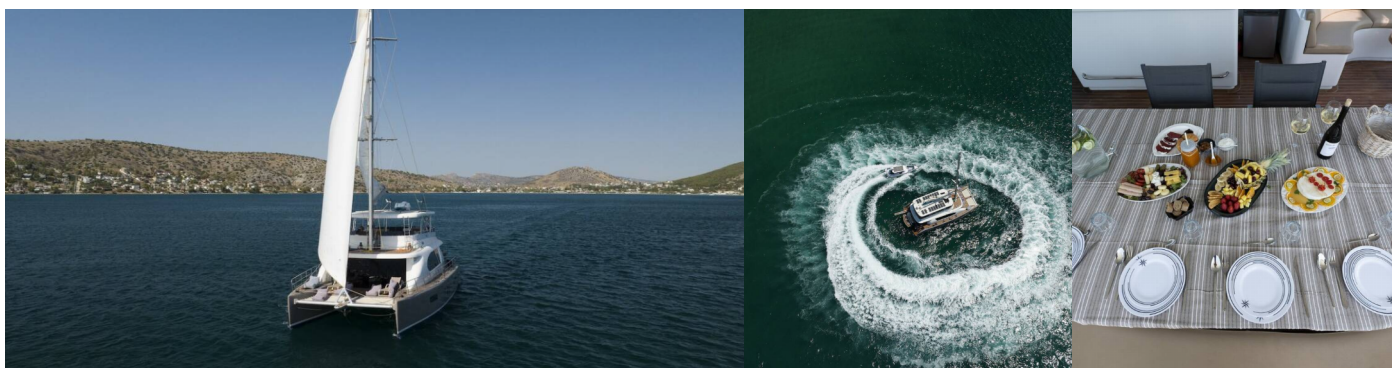

PRICE / WEEKS

30.05. - 06.06.2026 24.000 €	06.06. - 13.06.2026 24.000 €	13.06. - 20.06.2026 24.000 €	20.06. - 27.06.2026 24.000 €
27.06. - 04.07.2026 24.000 €	04.07. - 11.07.2026 32.000 €	11.07. - 18.07.2026 32.000 €	18.07. - 25.07.2026 32.000 €
25.07. - 01.08.2026 32.000 €	01.08. - 08.08.2026 32.000 €	08.08. - 15.08.2026 32.000 €	15.08. - 22.08.2026 32.000 €
22.08. - 29.08.2026 32.000 €	29.08. - 05.09.2026 26.000 €	05.09. - 12.09.2026 26.000 €	12.09. - 19.09.2026 26.000 €
19.09. - 26.09.2026 26.000 €	26.09. - 03.10.2026 20.000 €	03.10. - 10.10.2026 20.000 €	10.10. - 17.10.2026 20.000 €
17.10. - 24.10.2026 20.000 €	24.10. - 31.10.2026 20.000 €	01.11. - 31.12.2026 Booked	

WEB

najachty.pl

PHONE

+48 882 071 532

E-MAIL

biuro@najachty.pl

NAJACHTY

ul. Pi. Świętej Małgorzaty 1-2/42B, 58-100, Świdnica, Poland