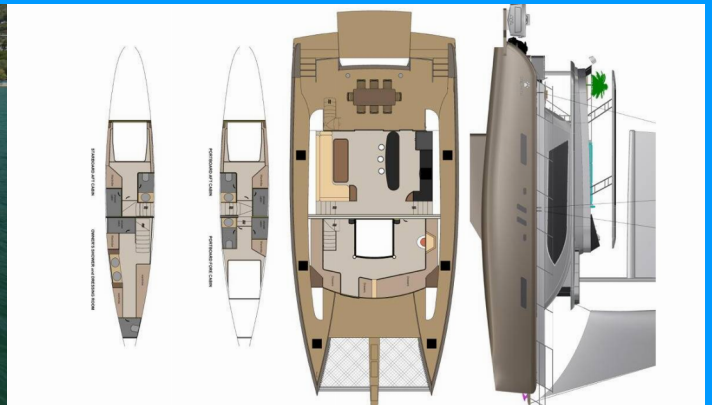

LONG ISLAND

Long Island

The Catamaran Long Island „Long Island“, built in 2018, is moored in Athens, Attica, Nea Peramos Marina, - Greece. The yacht has 3 + 1 cabins, can accommodate 6 + 2 persons and has 4 toilets/showers.

YACHT SPECIFICATIONS

Charter Base

**Athens, Attica, Nea Peramos Marina,
Greece**

Yacht ID

6010

Brand

Long Island Catamaran

Name

Long Island

Production Year

2018

Length

20.00 m

Cabins

3 + 1

Berths