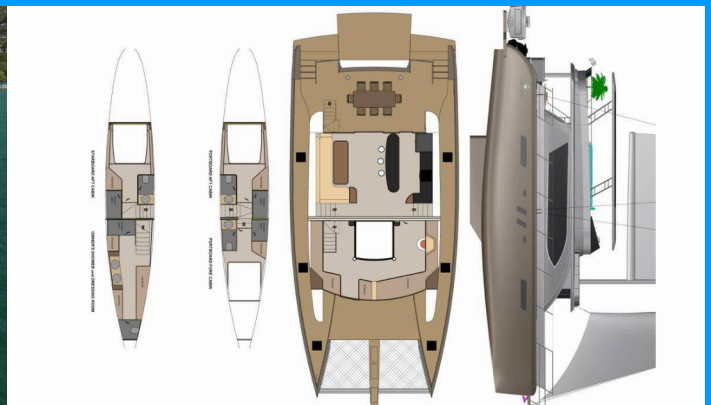

LONG ISLAND

Long Island

The Catamaran Long Island „Long Island“, built in 2018, is moored in Athens, Attica, Nea Peramos Marina, - Greece. The yacht has 3 + 1 cabins, can accommodate 6 + 2 persons and has 4 toilets/showers.

YACHT SPECIFICATIONS

Charter Base

**Athens, Attica, Nea Peramos Marina,
Greece**

Yacht ID

6010

Brand

Long Island Catamaran

Name

Long Island

Production Year

2018

Length

20.00 m

Cabins

3 + 1

Berths