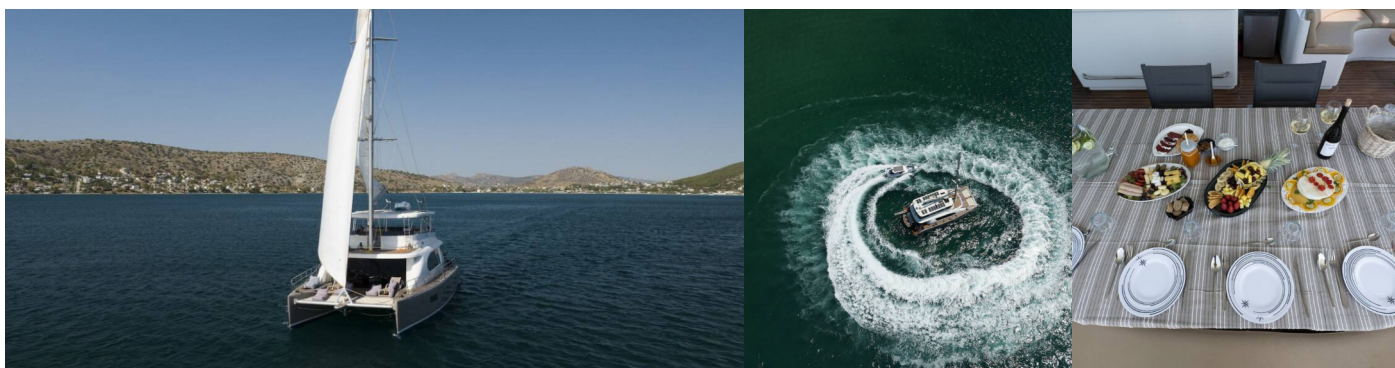

PRICE / WEEKS

01.11. - 31.12.2026

Booked

WEB

najachty.pl

PHONE

+48 882 071 532

E-MAIL

biuro@najachty.pl

NAJACHTY

ul. Pi. Świętej Małgorzaty 1-2/42B, 58-100, Świdnica, Poland