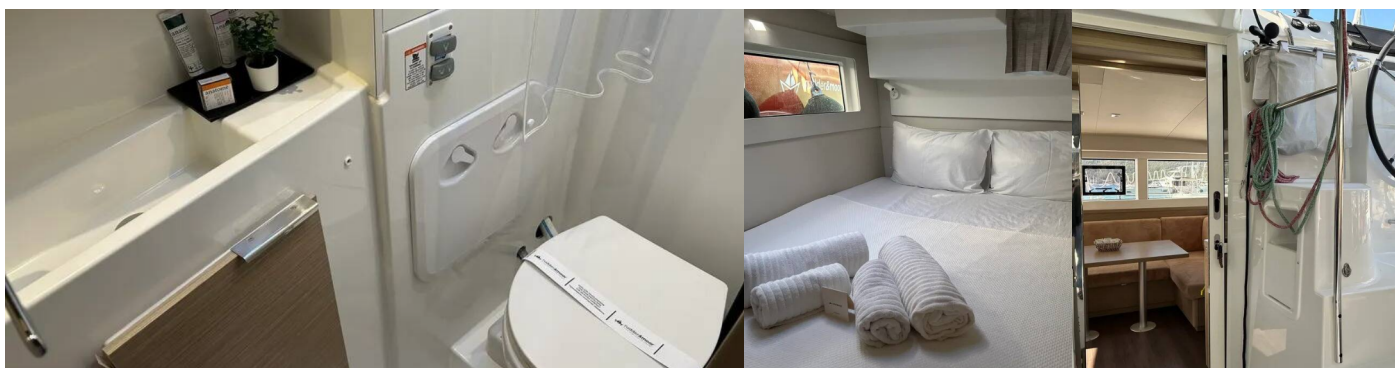

PRICE / WEEKS

25.04. - 02.05.2026 3.500 € ~~5.000 €~~	02.05. - 09.05.2026 3.920 € ~~5.000 €~~	09.05. - 16.05.2026 4.165 € ~~5.000 €~~	16.05. - 23.05.2026 4.410 € ~~5.000 €~~
23.05. - 30.05.2026 4.900 € ~~5.000 €~~	30.05. - 06.06.2026 5.800 €	06.06. - 13.06.2026 6.200 €	13.06. - 20.06.2026 6.200 €
20.06. - 27.06.2026 6.200 €	27.06. - 04.07.2026 6.200 €	04.07. - 11.07.2026 6.700 €	11.07. - 18.07.2026 6.700 €
18.07. - 25.07.2026 Booked	25.07. - 08.08.2026 Booked	08.08. - 15.08.2026 6.700 €	15.08. - 29.08.2026 Booked
29.08. - 05.09.2026 6.700 €	05.09. - 12.09.2026 6.700 €	12.09. - 19.09.2026 Booked	19.09. - 26.09.2026 6.700 €
26.09. - 03.10.2026 6.700 €	03.10. - 10.10.2026 6.700 €	10.10. - 17.10.2026 6.700 €	17.10. - 24.10.2026 6.700 €
24.10. - 31.10.2026 6.700 €	31.10. - 07.11.2026 6.200 €		

WEB

najachty.pl

PHONE

+48 882 071 532

E-MAIL

biuro@najachty.pl

NAJACHTY

ul. Pi. Świętej Małgorzaty 1-2/42B, 58-100, Świdnica, Poland