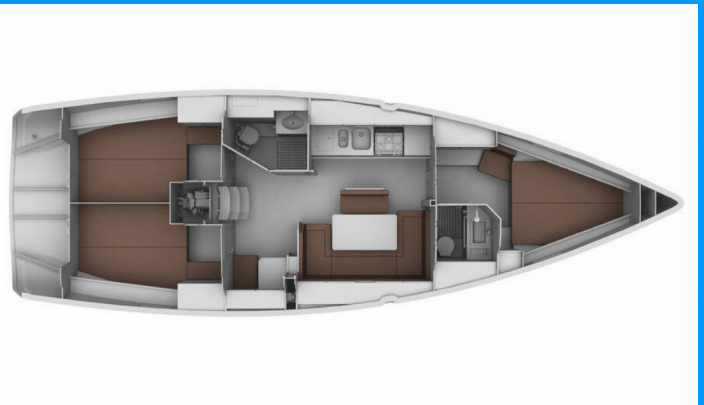

BAVARIA CRUISER 40

Sylvia

The Sailing yacht Bavaria Cruiser 40 „Sylvia“, built in 2013, is moored in Preveza, Main Port, Preveza - Greece. The yacht has 3 cabins, can accommodate 6 + 1 persons and has 2 toilets/showers.

Sylvia

Production Year

2013

Length

12.35 m

Cabins

3

Berths

6 + 1

Head/Shower

2

STANDARD YACHT EQUIPMENT

Deck

Bimini top, Electric anchor windlass, Gangway (Inox), Hydraulic lifting swimming platform, Mooring ropes (10m, 20m, 50m), Repair box for dinghy, Reserve motor oil, Sprayhood

Entertainment

Radio CD mp3 player

Interior

Electric fans in cabins, Electric toilet

Navigation

Autopilot, Bow thruster, Echosounder/Depthsounder, GPS chart plotter - cockpit, Speedometer (Speed log), Wind instrument/Anemometer