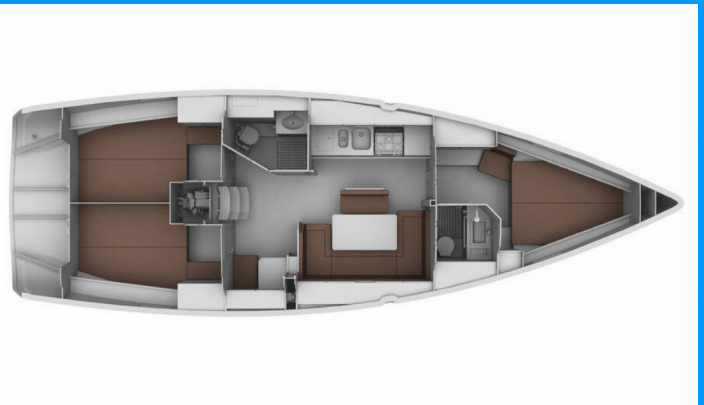

# BAVARIA CRUISER 40

Sylvia

The Sailing yacht Bavaria Cruiser 40 „Sylvia“, built in 2013, is moored in Preveza, Main Port, Preveza - Greece. The yacht has 3 cabins, can accommodate 6 + 1 persons and has 2 toilets/showers.

**Sylvia**

Production Year

**2013**

Length

**12.35 m**

Cabins

**3**

Berths