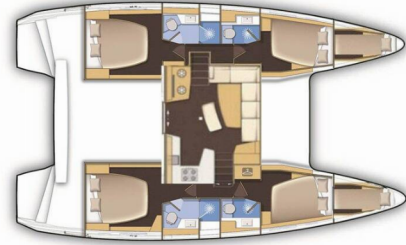

LAGOON 42

Mami

The Catamaran Lagoon 42 „Mami“, built in 2018, is moored in Phuket, Yacht Haven Marina, - Thailand . The yacht has 4 + 2 cabins, can accomodate 8 + 2 persons and has 4 toilets/showers.

YACHT SPECIFICATIONS

Production Year

2018

Length

12.80 m

Cabins

4 + 2

Berths

8 + 2

Head/Shower

4

STANDARD YACHT EQUIPMENT

Comfort

Bed linen, Cockpit cushions, Pillows, Sheets, Shower towels, Towels

Deck

Anchor claw, Anchor line, Anchor with chain (50m chain), Bimini top, Boat hook, Cockpit table, Cockpit/stern, outside shower, Davit, Deck brush, Dinghy, Electric anchor windlass, Fenders, Fuel funnel, Impeller, V-belt, oilfilter, Jerry cans for fuel, Mooring ropes, Outboard engine, Plastic bucket, Reserve motor oil, Spare anchor (Reserve, Auxiliary anchor), Winch handles