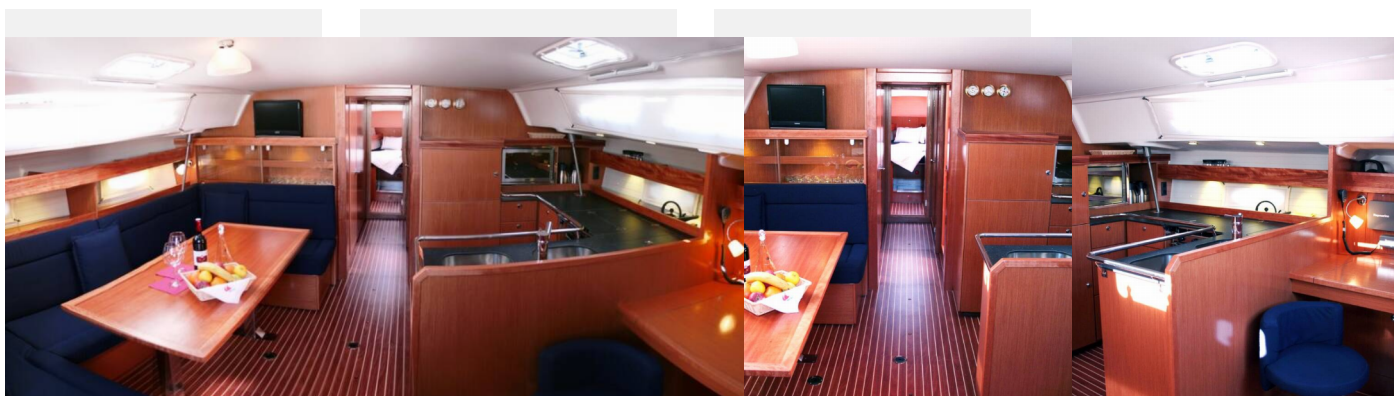

PRICE / WEEKS

02.05. - 09.05.2026 2.325 € ~~3.100 €~~	09.05. - 16.05.2026 2.325 € ~~3.100 €~~	16.05. - 23.05.2026 Booked	23.05. - 30.05.2026 Booked
30.05. - 06.06.2026 Booked	06.06. - 13.06.2026 Booked	13.06. - 20.06.2026 Booked	20.06. - 27.06.2026 Booked
27.06. - 04.07.2026 Booked	04.07. - 11.07.2026 Booked	11.07. - 18.07.2026 2.520 € ~~4.200 €~~	18.07. - 25.07.2026 Booked
25.07. - 01.08.2026 On option	01.08. - 08.08.2026 Booked	08.08. - 15.08.2026 2.520 € ~~4.200 €~~	15.08. - 22.08.2026 Booked
22.08. - 29.08.2026 Booked	29.08. - 05.09.2026 Booked	05.09. - 12.09.2026 Booked	12.09. - 19.09.2026 Booked
19.09. - 26.09.2026 2.635 € ~~3.100 €~~	26.09. - 03.10.2026 2.040 € ~~2.400 €~~	03.10. - 10.10.2026 2.040 € ~~2.400 €~~	10.10. - 17.10.2026 1.700 € ~~2.000 €~~
17.10. - 24.10.2026 On option	24.10. - 31.10.2026 1.700 € ~~2.000 €~~	31.10. - 07.11.2026 1.700 € ~~2.000 €~~	07.11. - 14.11.2026 1.700 € ~~2.000 €~~

WEB

najachty.pl

PHONE

+48 882 071 532

E-MAIL

biuro@najachty.pl

NAJACHTY

ul. Pi. Świętej Małgorzaty 1-2/42B, 58-100, Świdnica, Poland