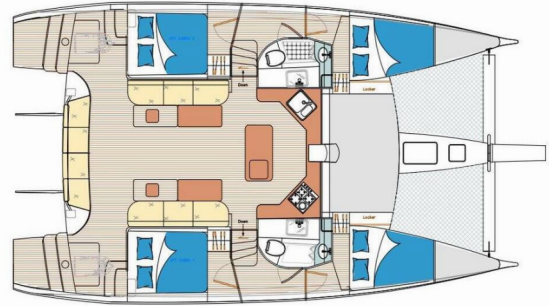

# ISLAND SPIRIT 410

Fortunate Sun

The Catamaran Island Spirit 410 „Fortunate Sun“, built in 2019, is moored in Phuket, Yacht Haven Marina, - Thailand . The yacht has 4 cabins, can accomodate 8 + 1 persons and has 2 toilets/showers.

**Fortunate Sun**

Production Year

**2019**

Length

**12.63 m**

Cabins

**4**

Berths