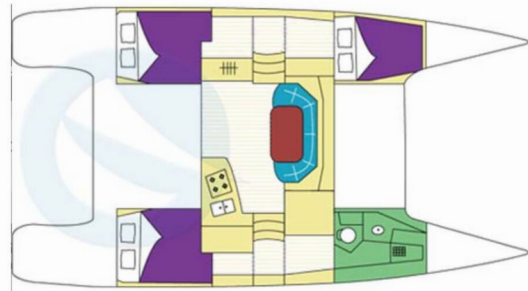

# MAHE 36

Happy Eva

The Catamaran Mahe 36 „Happy Eva“, built in 2013, is moored in Phuket, Yacht Haven Marina, - Thailand . The yacht has 3 cabins, can accomodate 6 persons and has 1 toilets/showers.

**Happy Eva**

Production Year

**2013**

Length

**11.00 m**

Cabins

**3**

Berths