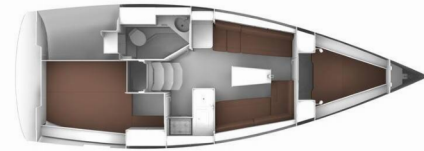

BAVARIA CRUISER 33

Fei Jian

The Sailing yacht Bavaria Cruiser 33 „Fei Jian“, built in 2013, is moored in Phuket, Yacht Haven Marina, - Thailand . The yacht has 2 cabins, can accomodate 4 persons and has 1 toilets/showers.