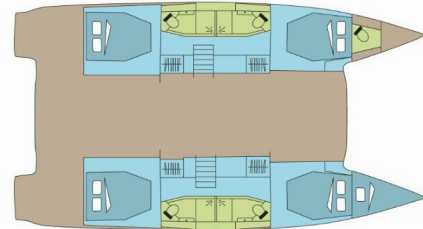

FONTAINE PAJOT ELBA 45

Cerulean

The Catamaran Fountaine Pajot Elba 45 „Cerulean“, built in 2024, is moored in Dubrovnik, Komolac, ACI Marina Dubrovnik, - Croatia. The yacht has 4 + 1 cabins, can accomodate 8 + 1 + 1 persons and has 4 toilets/showers.

YACHT SPECIFICATIONS

Charter Base

Dubrovnik, Komolac, ACI Marina

Dubrovnik, Croatia

Yacht ID

5942

Brand

Fountaine Pajot

Name

Cerulean

Production Year

2024

Length

13.45 m

Cabins

4 + 1

Berths

8 + 1 + 1

Max. Passengers

10

Head/Shower

4

STANDARD YACHT EQUIPMENT

Comfort

Blankets, Cockpit cushions, Deck cushions, Outside cushions, Pillows, Towels

Deck

Anchor, Bimini top (PILOT PROTECTION Marine Blue A-00070 NV Standard), Black ball, Boat hook, Cockpit fridge, Courtesy LED lights all over deck including stern immersed courtesy LED, Deck brush, Dinghy with outboard engine (Highfield Ultra Light 340 PVC Charter Gris & Honda BF 8 S HU), Electric anchor windlass, Fenders, Floating rope, Jerry cans for fuel, Mooring Cleats, Mooring ropes, Plastic bucket, Spare anchor (Reserve, Auxiliary anchor), Swimming ladder (2nd swim ladder), Teak cockpit (Teak floor transoms/cockpit), Teak cockpit table with folding leaves, Water hose

Entertainment

Fins, FUSION sound system (Fusion audio pack Bluetooth 4 Sp.), Snorkeling equipment, Underwater lights (Underwater lighting 2x21 W)

Galley

Coffee machine (Russell Hobbs), Kitchen utensils (Galley equipment, cutlery), Mug, Refrigerator (12V 130L Fridge)

Interior

Curtains, Electric fans (12V), Electric toilet, Toilet brush

Navigation

Autopilot (GARMIN 2 Smart Cruising : Autopilot), Binoculars, Compass, GPS (2*GPS 8410, 2*multi GMI20), Parallel ruler, Radar reflector, Windex

Safety

Buoyant smoke signal, First aid kit, Fog horn, Horseshoe lifebuoy, Life jackets, Liferaft, Set of tools, Signaling mirror, Smoke detector, VHF radio (Second VHF AIS helmstation)

Sails

Electric winch (1 Electric winch for mainsail), Lazy bag, Lazy jacks

Yacht electrics

Air Conditioning (Air-con in the cabins), Batteries (Additional AGM battery 150A), Generator, Inverter (2000W Inverter/charger / 220V 50HZ or 110V 60HZ)