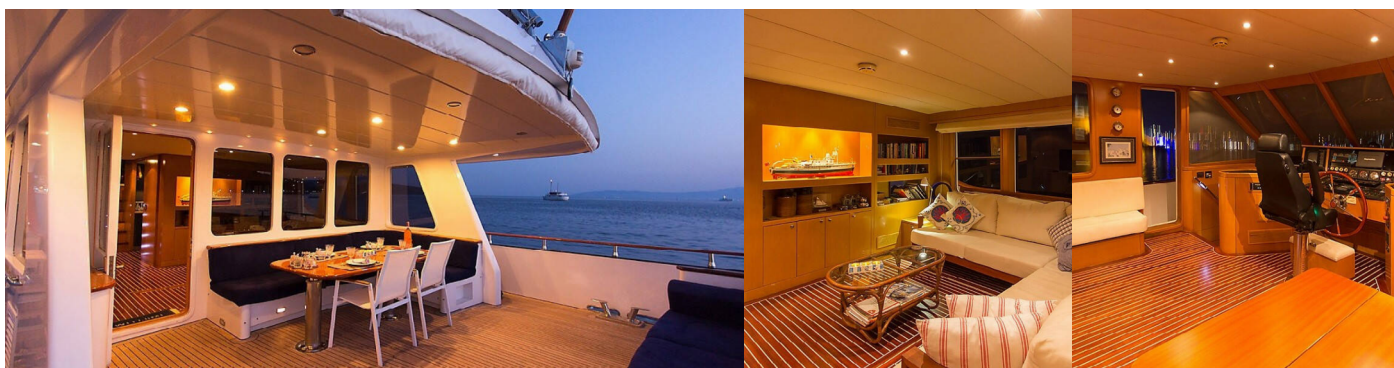

PRICE / WEEKS

07.11. - 14.11.2026

30.000 €

14.11. - 21.11.2026

30.000 €

21.11. - 28.11.2026

30.000 €

28.11. - 05.12.2026

30.000 €

05.12. - 12.12.2026

30.000 €

12.12. - 19.12.2026

30.000 €

19.12. - 26.12.2026

30.000 €

WEB

najachty.pl

PHONE

+48 882 071 532

E-MAIL

biuro@najachty.pl

NAJACHTY

ul. Pi. Świętej Małgorzaty 1-2/42B, 58-100, Świdnica, Poland