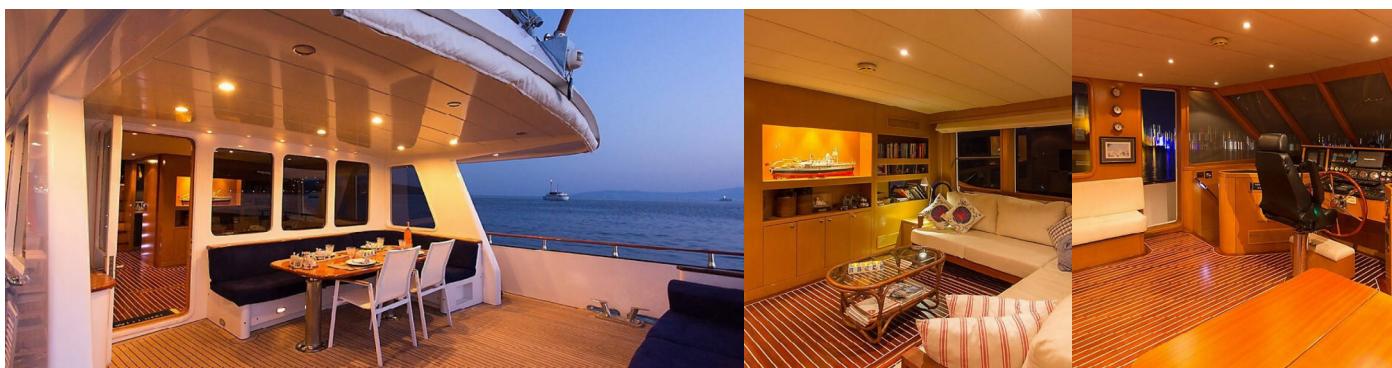

PRICE / WEEKS

25.04. - 02.05.2026 20.000 €	02.05. - 09.05.2026 19.600 € ~~20.000 €~~	09.05. - 16.05.2026 19.600 € ~~20.000 €~~	16.05. - 23.05.2026 19.600 € ~~20.000 €~~
23.05. - 30.05.2026 19.600 € ~~20.000 €~~	30.05. - 06.06.2026 20.000 €	06.06. - 13.06.2026 Booked	13.06. - 20.06.2026 20.000 €
20.06. - 27.06.2026 25.000 €	27.06. - 04.07.2026 25.000 €	04.07. - 11.07.2026 25.000 €	11.07. - 18.07.2026 25.000 €
18.07. - 25.07.2026 30.000 €	25.07. - 01.08.2026 30.000 €	01.08. - 08.08.2026 30.000 €	08.08. - 15.08.2026 30.000 €
15.08. - 22.08.2026 30.000 €	22.08. - 29.08.2026 30.000 €	29.08. - 05.09.2026 30.000 €	05.09. - 12.09.2026 30.000 €
12.09. - 19.09.2026 30.000 €	19.09. - 26.09.2026 30.000 €	26.09. - 03.10.2026 30.000 €	03.10. - 10.10.2026 30.000 €
10.10. - 17.10.2026 30.000 €	17.10. - 24.10.2026 30.000 €	24.10. - 31.10.2026 30.000 €	31.10. - 07.11.2026 30.000 €

WEB

najachty.pl

PHONE

+48 882 071 532

E-MAIL

biuro@najachty.pl

NAJACHTY

ul. Pi. Świętej Małgorzaty 1-2/42B, 58-100, Świdnica, Poland