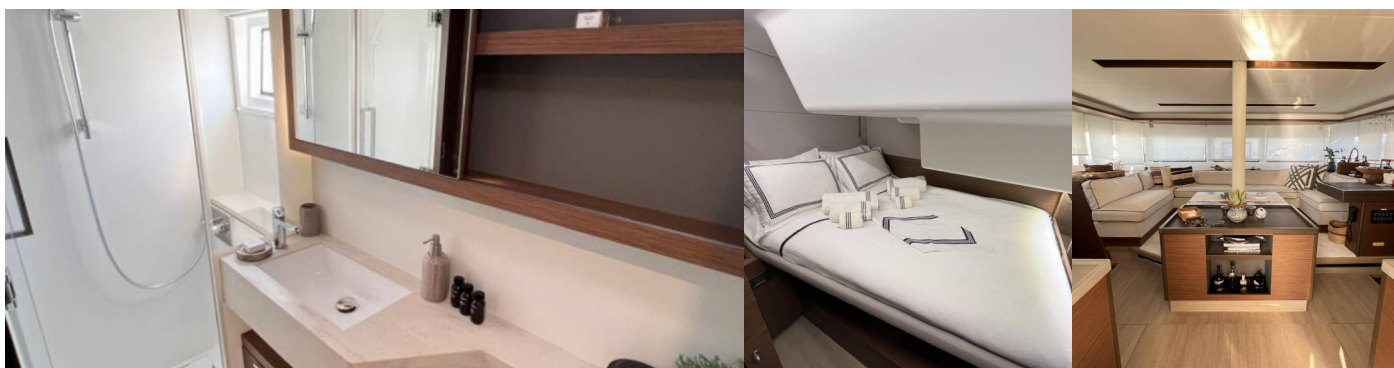

PRICE / WEEKS

07.11. - 14.11.2026

13.500 €

14.11. - 21.11.2026

11.200 €

21.11. - 28.11.2026

10.200 €

28.11. - 05.12.2026

7.500 €

05.12. - 12.12.2026

7.500 €

12.12. - 19.12.2026

7.500 €

19.12. - 26.12.2026

7.500 €

WEB

najachty.pl

PHONE

+48 882 071 532

E-MAIL

biuro@najachty.pl

NAJACHTY

ul. Pi. Świętej Małgorzaty 1-2/42B, 58-100, Świdnica, Poland