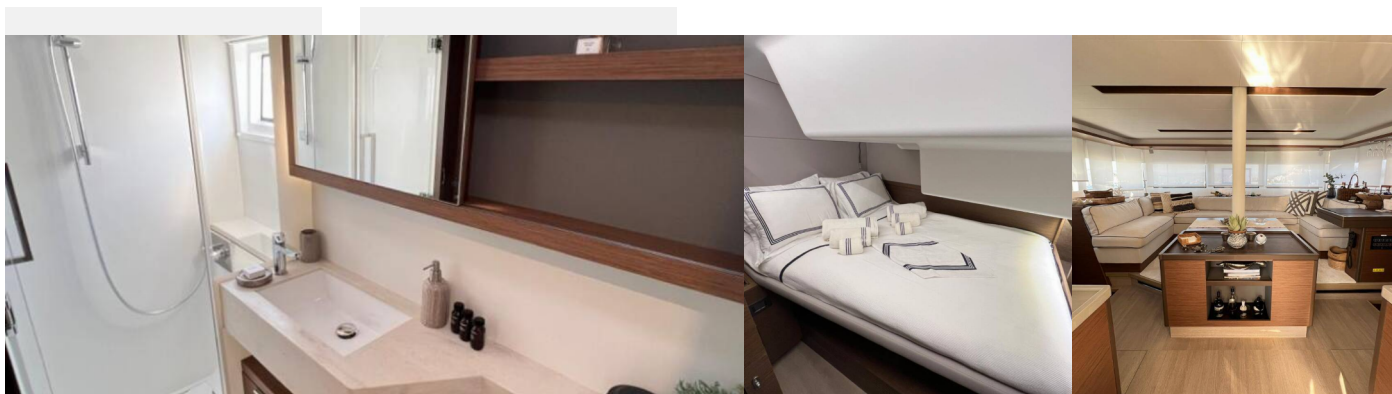

PRICE / WEEKS

04.01. - 11.01.2025 6.800 € ~~8.000 €~~	11.01. - 18.01.2025 6.800 € ~~8.000 €~~	18.01. - 25.01.2025 6.800 € ~~8.000 €~~	25.01. - 01.02.2025 6.800 € ~~8.000 €~~
01.02. - 08.02.2025 6.800 € ~~8.000 €~~	08.02. - 15.02.2025 6.800 € ~~8.000 €~~	15.02. - 22.02.2025 6.800 € ~~8.000 €~~	22.02. - 01.03.2025 6.800 € ~~8.000 €~~
01.03. - 08.03.2025 6.800 € ~~8.000 €~~	08.03. - 15.03.2025 6.800 € ~~8.000 €~~	15.03. - 22.03.2025 6.800 € ~~8.000 €~~	22.03. - 29.03.2025 6.800 € ~~8.000 €~~
29.03. - 05.04.2025 8.925 € ~~10.500 €~~	05.04. - 12.04.2025 8.925 € ~~10.500 €~~	12.04. - 19.04.2025 8.925 € ~~10.500 €~~	19.04. - 26.04.2025 9.775 € ~~11.500 €~~
26.04. - 03.05.2025 9.775 € ~~11.500 €~~	03.05. - 10.05.2025 9.775 € ~~11.500 €~~	10.05. - 17.05.2025 9.775 € ~~11.500 €~~	17.05. - 24.05.2025 9.775 € ~~11.500 €~~
24.05. - 31.05.2025 11.475 € ~~13.500 €~~	31.05. - 07.06.2025 11.475 € ~~13.500 €~~	07.06. - 14.06.2025 11.900 € ~~14.000 €~~	14.06. - 21.06.2025 Booked
21.06. - 28.06.2025 11.900 € ~~14.000 €~~	28.06. - 05.07.2025 12.750 € ~~15.000 €~~	05.07. - 12.07.2025 Booked	12.07. - 19.07.2025 On option

WEB

najachty.pl

PHONE

+48 882 071 532

E-MAIL

biuro@najachty.pl

NAJACHTY

ul. Pi. Świętej Małgorzaty 1-2/42B, 58-100, Świdnica, Poland