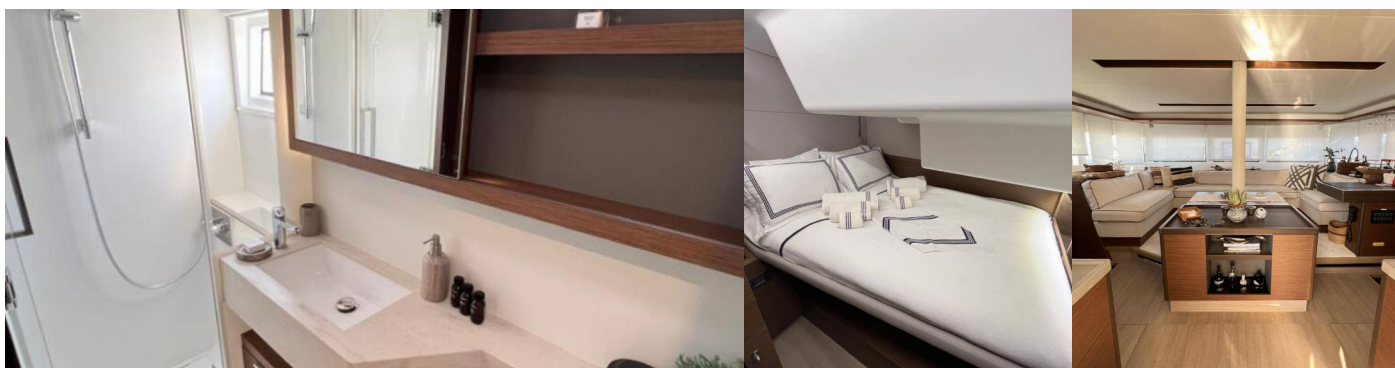

PRICE / WEEKS

07.11. - 14.11.2026

13.500 €

14.11. - 21.11.2026

11.200 €

21.11. - 28.11.2026

10.200 €

28.11. - 05.12.2026

7.500 €

05.12. - 12.12.2026

7.500 €

12.12. - 19.12.2026

7.500 €

19.12. - 26.12.2026

7.500 €

WEB

najachty.pl

PHONE

+48 882 071 532

E-MAIL

biuro@najachty.pl

NAJACHTY

ul. Pi. Świętej Małgorzaty 1-2/42B, 58-100, Świdnica, Poland