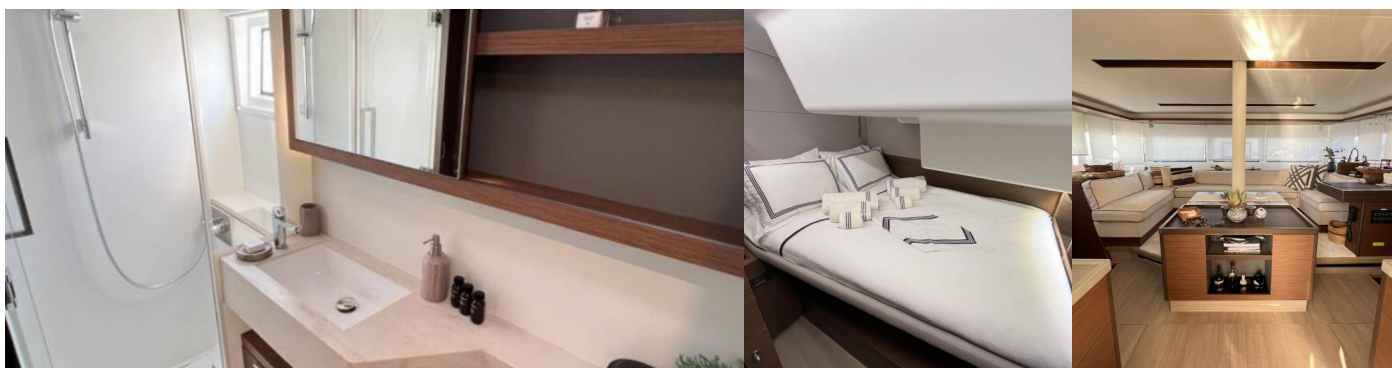

PRICE / WEEKS

25.04. - 02.05.2026 8.050 € ~~11.500 €~~	02.05. - 09.05.2026 9.016 € ~~11.500 €~~	09.05. - 16.05.2026 Booked	16.05. - 23.05.2026 10.143 € ~~11.500 €~~
23.05. - 30.05.2026 11.270 € ~~11.500 €~~	30.05. - 06.06.2026 13.000 €	06.06. - 27.06.2026 Booked	27.06. - 04.07.2026 13.500 €
04.07. - 11.07.2026 14.500 €	11.07. - 25.07.2026 Booked	25.07. - 01.08.2026 14.500 €	01.08. - 08.08.2026 14.500 €
08.08. - 15.08.2026 Booked	15.08. - 22.08.2026 14.500 €	22.08. - 29.08.2026 14.500 €	29.08. - 05.09.2026 14.500 €
05.09. - 12.09.2026 14.500 €	12.09. - 19.09.2026 14.500 €	19.09. - 26.09.2026 14.500 €	26.09. - 03.10.2026 13.500 €
03.10. - 10.10.2026 Booked	10.10. - 17.10.2026 13.500 €	17.10. - 24.10.2026 13.500 €	24.10. - 31.10.2026 13.500 €
31.10. - 07.11.2026 13.500 €			

WEB

najachty.pl

PHONE

+48 882 071 532

E-MAIL

biuro@najachty.pl

NAJACHTY

ul. Pi. Świętej Małgorzaty 1-2/42B, 58-100, Świdnica, Poland