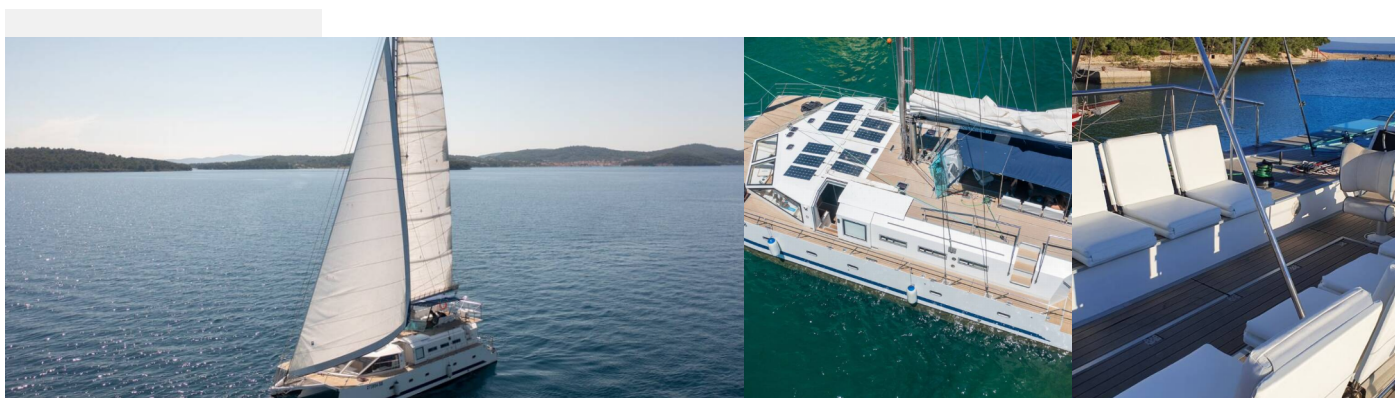

PRICE / WEEKS

07.06. - 14.06.2025 7.840 € ~~9.800 €~~	14.06. - 21.06.2025 7.840 € ~~9.800 €~~	21.06. - 28.06.2025 8.720 € ~~10.900 €~~	28.06. - 05.07.2025 9.200 € ~~11.500 €~~
05.07. - 12.07.2025 9.200 € ~~11.500 €~~	12.07. - 19.07.2025 9.600 € ~~12.000 €~~	19.07. - 26.07.2025 10.400 € ~~13.000 €~~	26.07. - 02.08.2025 10.800 € ~~13.500 €~~
02.08. - 09.08.2025 10.800 € ~~13.500 €~~	09.08. - 16.08.2025 10.400 € ~~13.000 €~~	16.08. - 23.08.2025 9.600 € ~~12.000 €~~	23.08. - 30.08.2025 9.200 € ~~11.500 €~~
30.08. - 06.09.2025 8.720 € ~~10.900 €~~	06.09. - 13.09.2025 7.840 € ~~9.800 €~~	13.09. - 20.09.2025 6.400 € ~~8.000 €~~	20.09. - 27.09.2025 5.200 € ~~6.500 €~~
27.09. - 04.10.2025 4.320 € ~~5.400 €~~	04.10. - 11.10.2025 4.320 € ~~5.400 €~~	11.10. - 18.10.2025 4.320 € ~~5.400 €~~	18.10. - 25.10.2025 4.320 € ~~5.400 €~~
25.10. - 01.11.2025 4.320 € ~~5.400 €~~	01.11. - 08.11.2025 4.320 € ~~5.400 €~~	08.11. - 15.11.2025 4.320 € ~~5.400 €~~	15.11. - 22.11.2025 4.320 € ~~5.400 €~~
22.11. - 29.11.2025 4.320 € ~~5.400 €~~	29.11. - 06.12.2025 4.320 € ~~5.400 €~~	06.12. - 13.12.2025 4.320 € ~~5.400 €~~	13.12. - 20.12.2025 4.320 € ~~5.400 €~~

WEB

najachty.pl

PHONE

+48 882 071 532

E-MAIL

biuro@najachty.pl

NAJACHTY

ul. Pi. Świętej Małgorzaty 1-2/42B, 58-100, Świdnica, Poland