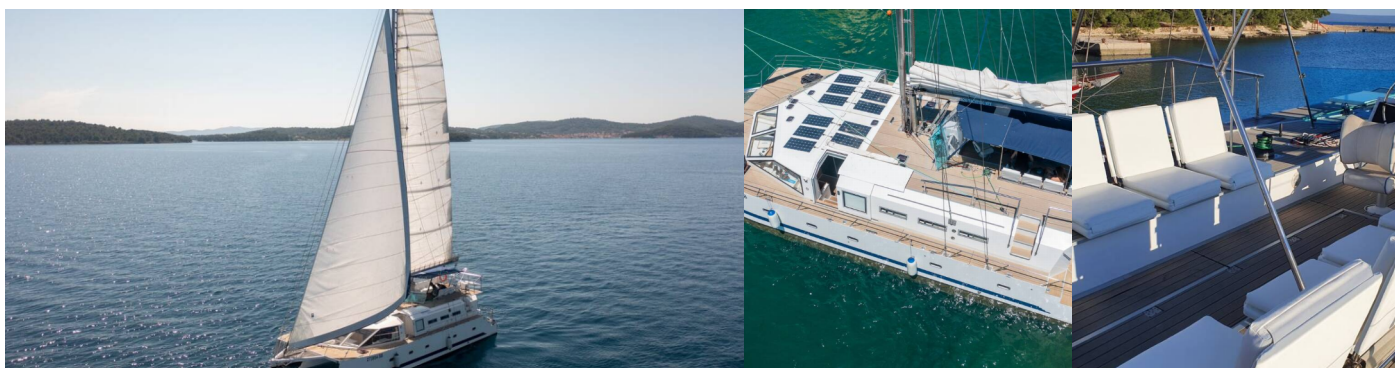

PRICE / WEEKS

23.11. - 30.11.2024 3.675 € ~~4.900 €~~	30.11. - 07.12.2024 3.675 € ~~4.900 €~~	07.12. - 14.12.2024 3.675 € ~~4.900 €~~	14.12. - 21.12.2024 3.675 € ~~4.900 €~~
21.12. - 28.12.2024 3.675 € ~~4.900 €~~	28.12. - 04.01.2025 4.125 € ~~5.500 €~~	04.01. - 11.01.2025 5.040 € ~~6.300 €~~	11.01. - 18.01.2025 5.040 € ~~6.300 €~~
18.01. - 25.01.2025 5.040 € ~~6.300 €~~	25.01. - 01.02.2025 5.040 € ~~6.300 €~~	01.02. - 08.02.2025 5.040 € ~~6.300 €~~	08.02. - 15.02.2025 5.040 € ~~6.300 €~~
15.02. - 22.02.2025 5.040 € ~~6.300 €~~	22.02. - 01.03.2025 5.040 € ~~6.300 €~~	01.03. - 08.03.2025 5.040 € ~~6.300 €~~	08.03. - 15.03.2025 5.040 € ~~6.300 €~~
15.03. - 22.03.2025 5.040 € ~~6.300 €~~	22.03. - 29.03.2025 5.040 € ~~6.300 €~~	29.03. - 05.04.2025 5.040 € ~~6.300 €~~	05.04. - 12.04.2025 5.040 € ~~6.300 €~~
12.04. - 19.04.2025 5.040 € ~~6.300 €~~	19.04. - 26.04.2025 5.040 € ~~6.300 €~~	26.04. - 03.05.2025 5.040 € ~~6.300 €~~	03.05. - 10.05.2025 5.040 € ~~6.300 €~~
10.05. - 17.05.2025 5.040 € ~~6.300 €~~	17.05. - 24.05.2025 5.040 € ~~6.300 €~~	24.05. - 31.05.2025 5.760 € ~~7.200 €~~	31.05. - 07.06.2025 7.360 € ~~9.200 €~~

WEB

najachty.pl

PHONE

+48 882 071 532

E-MAIL

biuro@najachty.pl

NAJACHTY

ul. Pi. Świętej Małgorzaty 1-2/42B, 58-100, Świdnica, Poland