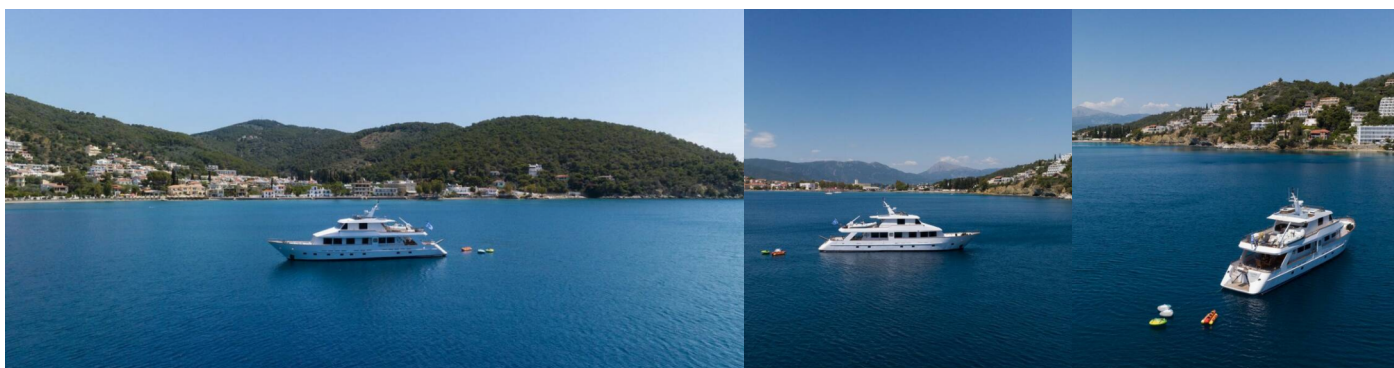

PRICE / WEEKS

02.05. - 09.05.2026 29.380 €	09.05. - 16.05.2026 29.380 €	16.05. - 23.05.2026 29.380 €	23.05. - 30.05.2026 29.380 €
30.05. - 06.06.2026 29.380 €	06.06. - 13.06.2026 29.380 €	13.06. - 20.06.2026 29.380 €	20.06. - 27.06.2026 29.380 €
27.06. - 04.07.2026 33.900 €	04.07. - 11.07.2026 33.900 €	11.07. - 18.07.2026 33.900 €	19.07. - 01.08.2026 Booked
01.08. - 08.08.2026 33.900 €	10.08. - 01.09.2026 Booked	05.09. - 12.09.2026 33.900 €	12.09. - 19.09.2026 29.380 €
19.09. - 26.09.2026 29.380 €	26.09. - 03.10.2026 29.380 €	03.10. - 10.10.2026 29.380 €	10.10. - 17.10.2026 29.380 €
17.10. - 24.10.2026 29.380 €	24.10. - 31.10.2026 29.380 €	31.10. - 07.11.2026 29.380 €	07.11. - 14.11.2026 29.380 €
14.11. - 21.11.2026 29.380 €	21.11. - 28.11.2026 29.380 €	28.11. - 05.12.2026 29.380 €	

WEB

najachty.pl

PHONE

+48 882 071 532

E-MAIL

biuro@najachty.pl

NAJACHTY

ul. Pi. Świętej Małgorzaty 1-2/42B, 58-100, Świdnica, Poland