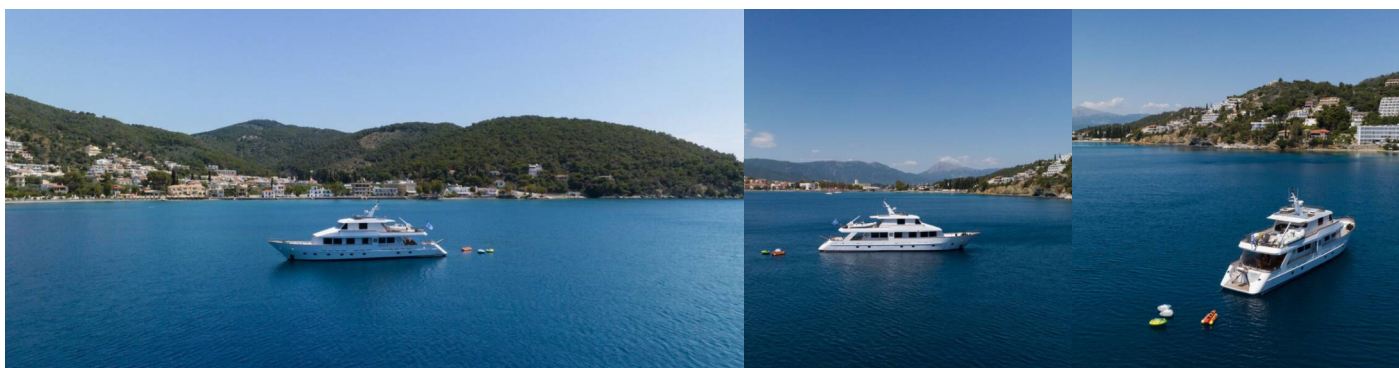

PRICE / WEEKS

07.11. - 14.11.2026

29.380 €

14.11. - 21.11.2026

29.380 €

21.11. - 28.11.2026

29.380 €

28.11. - 05.12.2026

29.380 €

05.12. - 12.12.2026

29.380 €

12.12. - 19.12.2026

29.380 €

19.12. - 26.12.2026

29.380 €

WEB

najachty.pl

PHONE

+48 882 071 532

E-MAIL

biuro@najachty.pl

NAJACHTY

ul. Pi. Świętej Małgorzaty 1-2/42B, 58-100, Świdnica, Poland