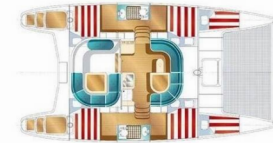

# NAUTITECH 40

Rapido

The Catamaran Nautitech 40 „Rapido“, built in 2008, is moored in ACI Marina Split, Split - Croatia. The yacht has 4 + 2 cabins, can accommodate 8 + 2 persons and has 2 toilets/showers.