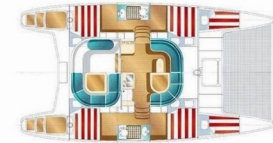

NAUTITECH 40

Rapido

The Catamaran Nautitech 40 „Rapido“, built in 2008, is moored in ACI Marina Split, Split - Croatia. The yacht has 4 + 2 cabins, can accommodate 8 + 2 persons and has 2 toilets/showers.

Rapido

Production Year

2008

Length

11.98 m

Cabins

4 + 2

Berths