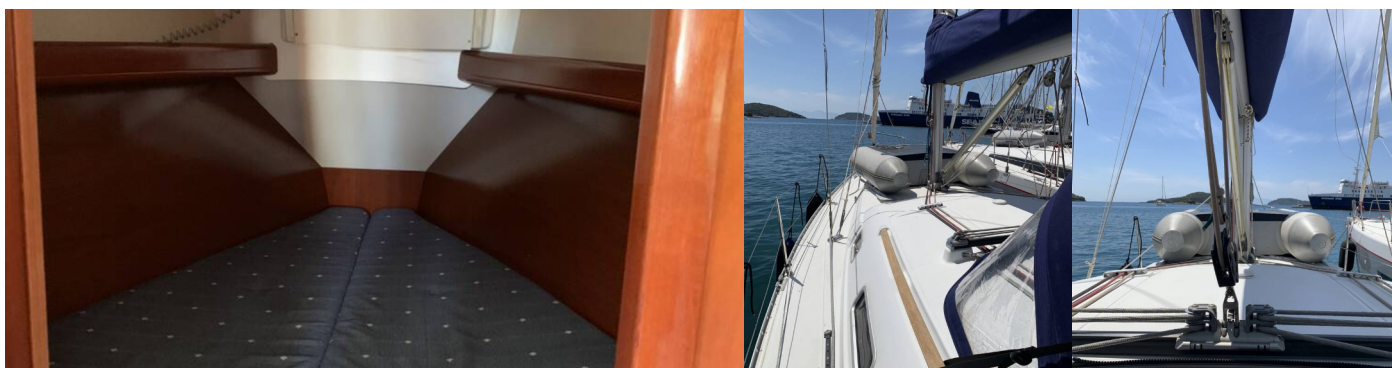

PRICE / WEEKS

16.05. - 23.05.2026 1.155 € ~~1.650 €~~	23.05. - 30.05.2026 1.155 € ~~1.650 €~~	30.05. - 06.06.2026 1.540 € ~~2.200 €~~	06.06. - 13.06.2026 1.540 € ~~2.200 €~~
13.06. - 20.06.2026 Booked	20.06. - 27.06.2026 1.850 € ~~2.500 €~~	27.06. - 04.07.2026 1.850 € ~~2.500 €~~	04.07. - 11.07.2026 Booked
11.07. - 18.07.2026 Booked	18.07. - 01.08.2026 Booked	01.08. - 08.08.2026 2.100 € ~~2.800 €~~	08.08. - 15.08.2026 Booked
15.08. - 22.08.2026 2.100 € ~~2.800 €~~	22.08. - 29.08.2026 1.950 € ~~2.600 €~~	29.08. - 05.09.2026 1.950 € ~~2.600 €~~	05.09. - 12.09.2026 1.950 € ~~2.600 €~~
12.09. - 19.09.2026 Booked	19.09. - 26.09.2026 Booked	26.09. - 03.10.2026 1.760 € ~~2.200 €~~	03.10. - 10.10.2026 1.403 € ~~1.650 €~~
10.10. - 17.10.2026 1.403 € ~~1.650 €~~	17.10. - 24.10.2026 Booked	24.10. - 31.10.2026 990 € ~~1.100 €~~	31.10. - 07.11.2026 990 € ~~1.100 €~~
07.11. - 14.11.2026 1.100 €	14.11. - 21.11.2026 990 € ~~1.100 €~~	21.11. - 28.11.2026 990 € ~~1.100 €~~	28.11. - 05.12.2026 990 € ~~1.100 €~~

WEB

najachty.pl

PHONE

+48 882 071 532

E-MAIL

biuro@najachty.pl

NAJACHTY

ul. Pi. Świętej Małgorzaty 1-2/42B, 58-100, Świdnica, Poland