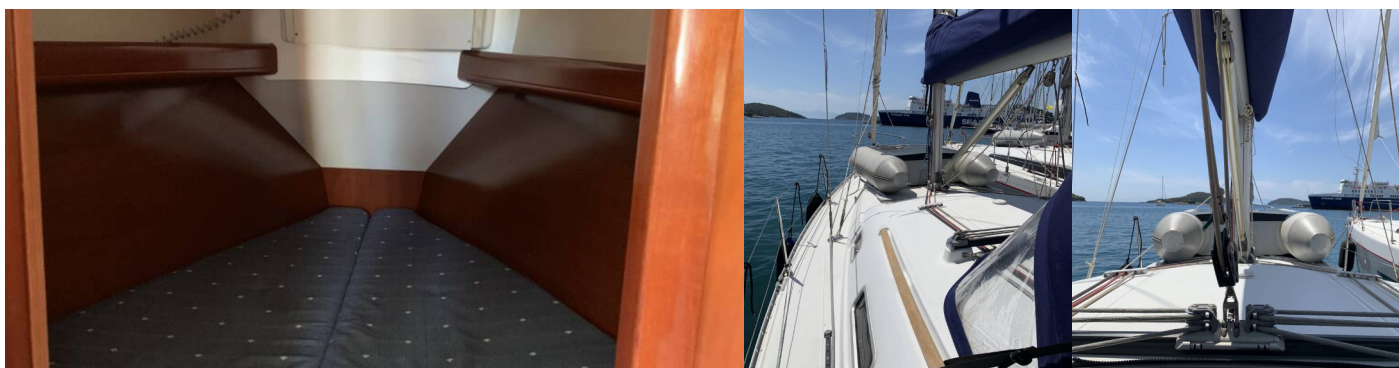

PRICE / WEEKS

05.12. - 12.12.2026

990 € ~~1.100 €~~

12.12. - 19.12.2026

990 € ~~1.100 €~~

19.12. - 26.12.2026

990 € ~~1.100 €~~

WEB

najachty.pl

PHONE

+48 882 071 532

E-MAIL

biuro@najachty.pl

NAJACHTY

ul. Pi. Świętej Małgorzaty 1-2/42B, 58-100, Świdnica, Poland