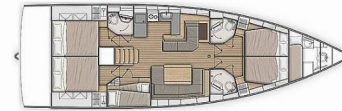

OCEANIS 51.1

Captain George

The Sailing yacht Oceanis 51.1 „Captain George“, built in 2020, is moored in Skiathos, - Greece. The yacht has 5 + 1 cabins, can accomodate 10 + 1 + 1 persons and has 3 toilets/showers.

Captain George

Production Year

2020

Length

15.94 m

Cabins

5 + 1

Berths