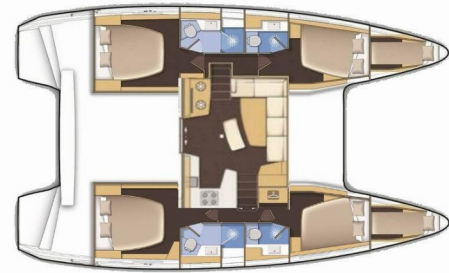

LAGOON 42

Luna

The Catamaran Lagoon 42 „Luna“, built in 2023, is moored in Sukosan, D-Marin Dalmacija Marina, - Croatia. The yacht has 4 + 2 cabins, can accomodate 8 + 2 + 2 persons and has 4 toilets/showers.

Luna

Production Year

2023

Length

12.80 m

Cabins

4 + 2

Berths

8 + 2 + 2

Head/Shower

4

STANDARD YACHT EQUIPMENT

Deck

Bimini top, Cockpit table, Fenders

Entertainment

Fusion radio (USB, Aux, Bluetooth), Outdoor speakers, Wi-Fi Internet

Interior

Electric fans (in salon and cabins), Lowerable salon table

Navigation

GPS chart plotter - cockpit

Yacht electrics

Air Conditioning (salon and cabins), Generator, USB sockets, Watermaker - desalinator