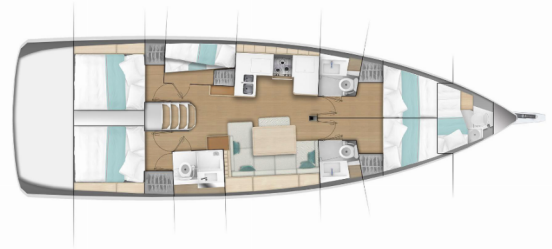

SUN ODYSSEY 490

Wu Wei

The Sailing yacht Sun Odyssey 490 „Wu Wei“, built in 2023, is moored in Kos, Kos Marina, - Greece. The yacht has 5 + 1 cabins, can accommodate 10 + 1 + 1 persons and has 3 toilets/showers.

Interior

Convertible table in salon

Navigation

Autopilot, Bow thruster, GPS chart plotter

Sails

Electric winch

Yacht electrics

Air Conditioning, Generator, Inverter, Plug 220V, 12 V, Solar panels, Watermaker - desalinator