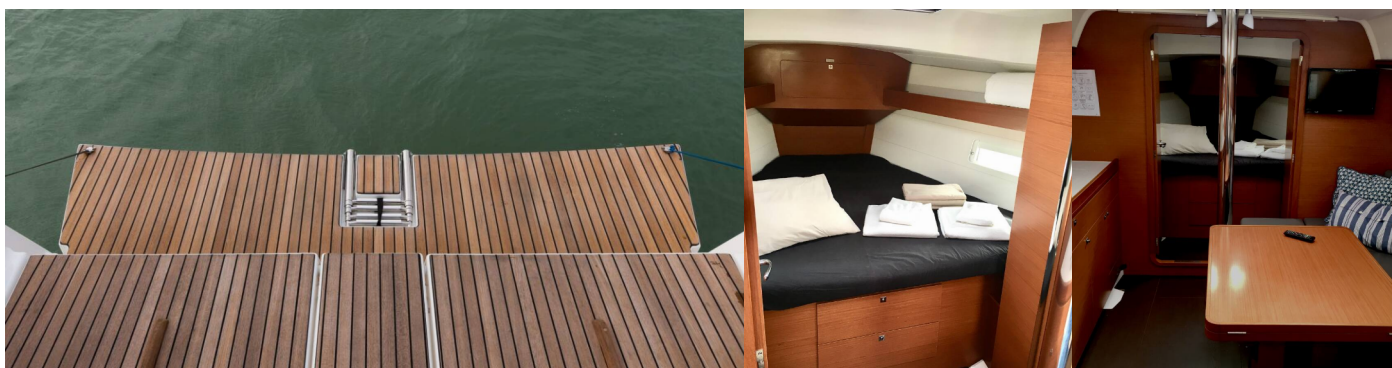

PRICE / WEEKS

16.05. - 23.05.2026 Booked	23.05. - 06.06.2026 Booked	06.06. - 20.06.2026 Booked	20.06. - 27.06.2026 3.250 €
27.06. - 04.07.2026 Booked	04.07. - 11.07.2026 Booked	11.07. - 18.07.2026 3.700 €	18.07. - 25.07.2026 3.700 €
25.07. - 01.08.2026 4.100 €	01.08. - 08.08.2026 4.100 €	08.08. - 15.08.2026 4.100 €	15.08. - 22.08.2026 4.100 €
22.08. - 29.08.2026 Booked	29.08. - 05.09.2026 3.700 €	05.09. - 12.09.2026 3.700 €	12.09. - 19.09.2026 3.515 € ~~3.700 €~~
19.09. - 26.09.2026 3.088 € ~~3.250 €~~	26.09. - 03.10.2026 3.088 € ~~3.250 €~~	03.10. - 10.10.2026 3.088 € ~~3.250 €~~	10.10. - 17.10.2026 3.088 € ~~3.250 €~~
18.10. - 31.12.2026 Booked			

WEB

najachty.pl

PHONE

+48 882 071 532

E-MAIL

biuro@najachty.pl

NAJACHTY

ul. Pi. Świętej Małgorzaty 1-2/42B, 58-100, Świdnica, Poland