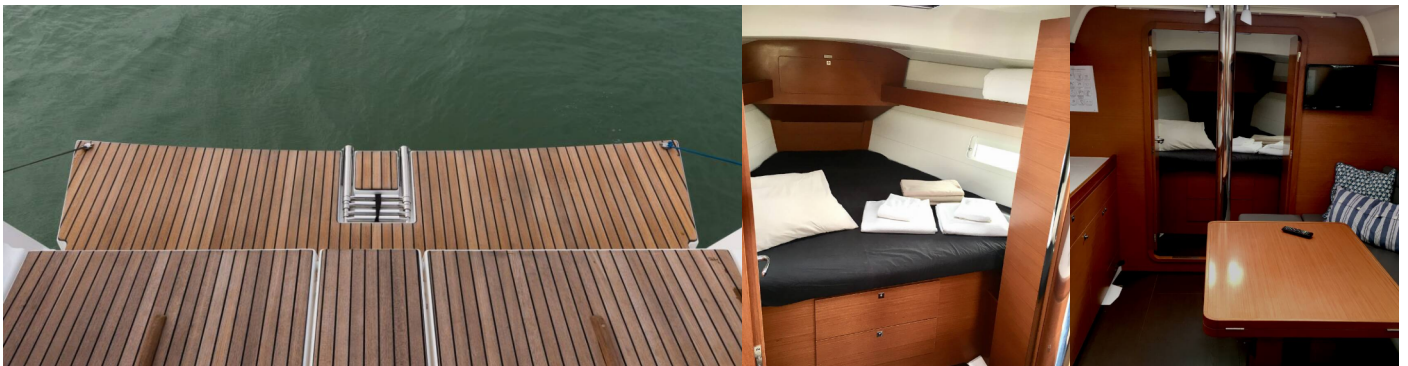

PRICE / WEEKS

01.01. - 03.04.2027

Booked

WEB

najachty.pl

PHONE

+48 882 071 532

E-MAIL

biuro@najachty.pl

NAJACHTY

ul. Pi. Świętej Małgorzaty 1-2/42B, 58-100, Świdnica, Poland