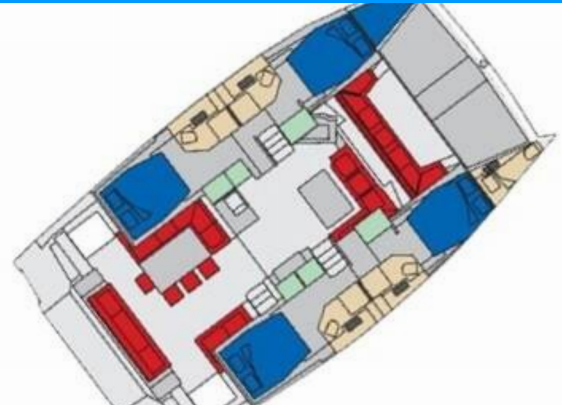

# LAGOON 46

Barone

The Catamaran Lagoon 46 „Barone“, built in 2020, is moored in Salerno, - Italy. The yacht has 4 + 1 cabins, can accommodate 8 + 2 + 1 persons and has 4 + 1 toilets/showers.

**Barone**

Production Year

**2020**

Length

**13.99 m**

Cabins

**4 + 1**

Berths