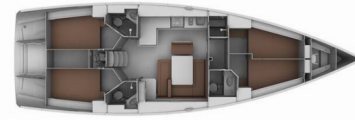

BAVARIA CRUISER 45

Patroklos

The Sailing yacht Bavaria Cruiser 45 „Patroklos“, built in 2013, is moored in Lefkas main port, Lefkas - Greece. The yacht has 4 cabins, can accomodate 8 persons and has 3 toilets/showers.