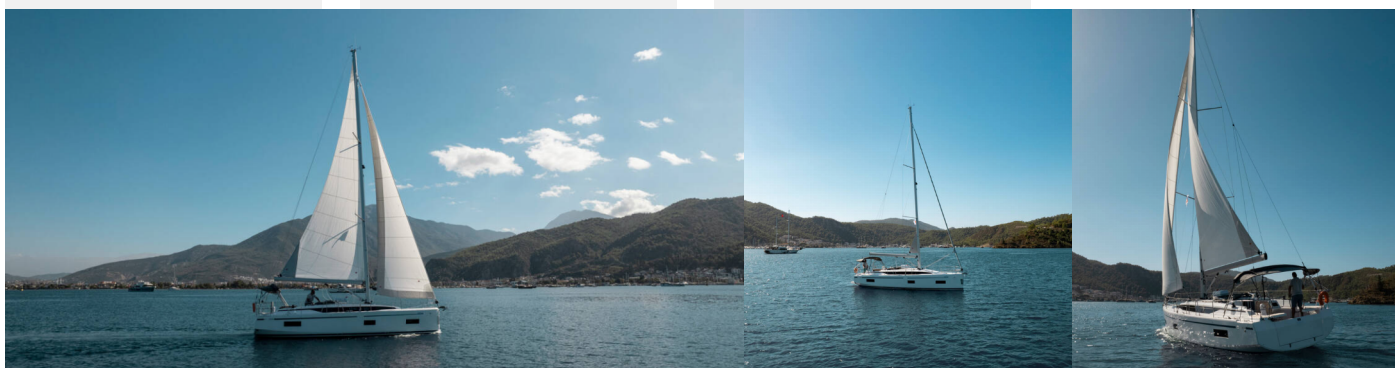

PRICE / WEEKS

02.05. - 09.05.2026 Booked	09.05. - 16.05.2026 2.890 €	16.05. - 23.05.2026 Booked	23.05. - 30.05.2026 Booked
30.05. - 06.06.2026 Booked	06.06. - 13.06.2026 3.190 €	13.06. - 20.06.2026 Booked	20.06. - 27.06.2026 Booked
27.06. - 04.07.2026 2.233 € ~~3.190 €~~	04.07. - 11.07.2026 Booked	11.07. - 18.07.2026 Booked	18.07. - 25.07.2026 2.233 € ~~3.190 €~~
25.07. - 01.08.2026 2.233 € ~~3.190 €~~	01.08. - 08.08.2026 2.233 € ~~3.190 €~~	08.08. - 15.08.2026 2.233 € ~~3.190 €~~	15.08. - 22.08.2026 2.233 € ~~3.190 €~~
22.08. - 29.08.2026 2.373 € ~~3.390 €~~	29.08. - 05.09.2026 2.373 € ~~3.390 €~~	05.09. - 12.09.2026 3.390 €	12.09. - 19.09.2026 3.390 €
19.09. - 26.09.2026 3.390 €	26.09. - 03.10.2026 3.390 €	03.10. - 10.10.2026 3.390 €	10.10. - 17.10.2026 3.390 €
17.10. - 24.10.2026 3.390 €	24.10. - 31.10.2026 3.390 €	31.10. - 07.11.2026 2.390 €	07.11. - 14.11.2026 2.390 €

WEB

najachty.pl

PHONE

+48 882 071 532

E-MAIL

biuro@najachty.pl

NAJACHTY

ul. Pi. Świętej Małgorzaty 1-2/42B, 58-100, Świdnica, Poland