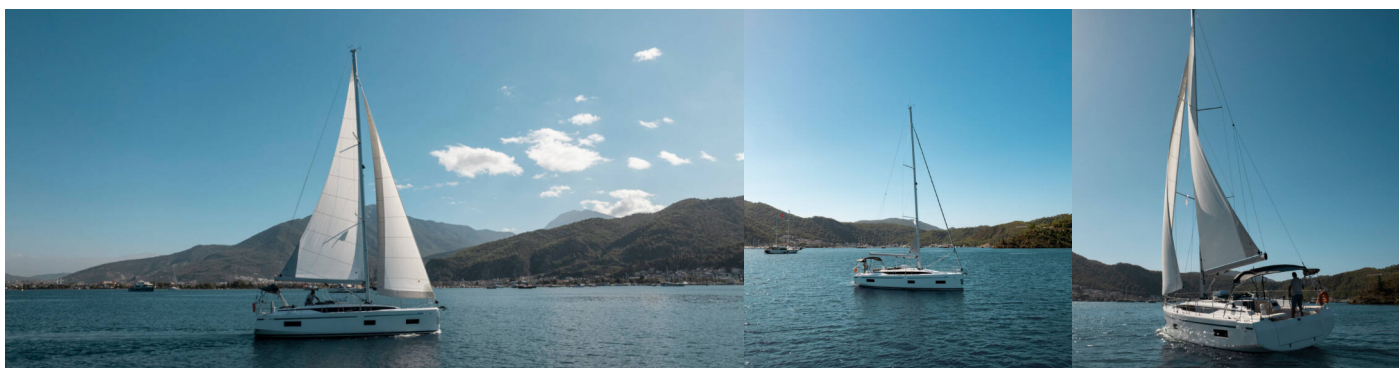

PRICE / WEEKS

05.12. - 12.12.2026

1.890 €

12.12. - 19.12.2026

1.890 €

19.12. - 26.12.2026

1.890 €

WEB

najachty.pl

PHONE

+48 882 071 532

E-MAIL

biuro@najachty.pl

NAJACHTY

ul. Pi. Świętej Małgorzaty 1-2/42B, 58-100, Świdnica, Poland