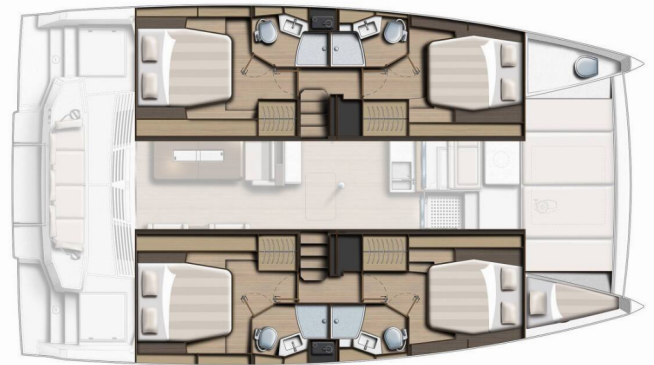

BALI 4.4

Bali 4.4

The Catamaran Bali 4.4 „Bali 4.4“, built in 2023, is moored in Lefkas main port, Lefkas - Greece. The yacht has 4 + 1 cabins, can accommodate 8 + 1 + 1 persons and has 4 + 1 toilets/showers.

Bali 4.4

Production Year

2023

Length

13.50 m

Cabins

4 + 1

Berths

8 + 1 + 1

Head/Shower

4 + 1

STANDARD YACHT EQUIPMENT

Entertainment

FUSION sound system

Interior

Electric fans in cabins