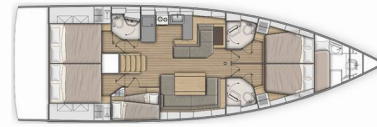

OCEANIS 51.1

Glafki

The Sailing yacht Oceanis 51.1 „Glafki“, built in 2023, is moored in Athens, Alimos marina, - Greece. The yacht has 5 + 1 cabins, can accomodate 10 + 2 + 1 persons and has 3 toilets/showers.