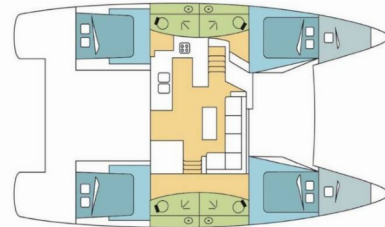

FONTAINE PAJOT ELBA 45 SMART ELECTRIC

PANSY

The Catamaran Fountaine Pajot Elba 45 SMART ELECTRIC „PANSY“, built in 2023, is moored in Olbia, - Italy. The yacht has 4 + 2 cabins, can accommodate 8 + 2 + 2 persons and has 4 toilets/showers.

YACHT SPECIFICATIONS

Charter Base

Olbia, Italy

Yacht ID

5653

Brand

Fountaine Pajot

Name

PANSY

Production Year

2023

Length

13.00 m

Cabins

4 + 2

Berths

8 + 2 + 2

Max. Passengers

12

Head/Shower

4

STANDARD YACHT EQUIPMENT

Comfort

Deck cushions (Outdoor foredeck cushions), Outside cushions (cockpit + lounge deck)

Deck

Anchor with chain (25KG), Bimini top, Boat hook (Automatic mainsail hook), Cockpit fridge, Cockpit table, Dinghy, Electric anchor windlass (1500W , Add. windlass control chain counter), Fenders (+ Mooring Kit), Flybridge (table), Grill/Barbecue/Plancha (Integrated Gas plancha), Mooring Cleats, Outboard engine

Entertainment

Audio pack (Bluetooth 4 SP)

Galley

Freezer, Hot water (Deck shower), Kitchen utensils (Galley equipment, cutlery), Oven, Pressurized water system (seawater), Refrigerator (12V 130L), Stove

Interior

Convertible table in salon, Curtains (In cabins), Electric fans in cabins, Electric toilet, LED interior lights (courtesy led lighting), Upholstery (outdoor & indoor)

Navigation

AIS, Autopilot, Fixed propeller, GPS chart plotter (cockpit), Helm station, Wind/speed/depth instruments

Safety

VHF radio (VHF mast head antenna prewired)

Sails

Electric main sail winch, Lazy bag, Lazy jacks

Yacht electrics

12V Socket (Interior 12V outlet and waterproof exterior 12V outlet), Batteries (LITHIUM BATTERY PACK : 2 X 27 kw /h), Battery charger (Battery charger not fast recharge), Bilge pump - Electric, Electric pods (2 X 25 kw), Generator (AUTOMATIC GENSET : 24 Kw), Hydrogenerator (2 x 1.5KW), Inverter (12 V DC -> 230 V AC CONVERTER : 6 Kw), Watermaker - desalinator (12V 65L/H)