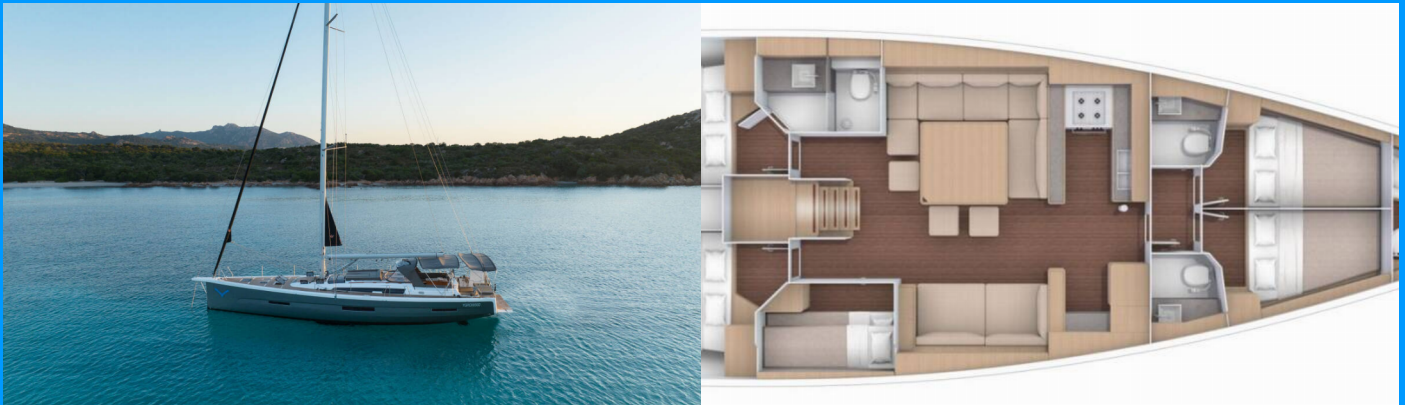

# DUFOUR 56 EXCLUSIVE

Albus

The Sailing yacht Dufour 56 Exclusive „Albus“, built in 2024, is moored in Marina di Portisco, - Italy. The yacht has 5 + 1 cabins, can accommodate 10 + 1 persons and has 3 + 1 toilets/showers.

## STANDARD YACHT EQUIPMENT

Comfort

Cockpit cushions, Deck cushions

Deck

Anchor (Inox 35 kg), Anchor with chain (75 m / 12 mm), Grill/Barbecue/Plancha, Hydraulic lifting swimming platform, Tender (2,7 m / 3 pax)