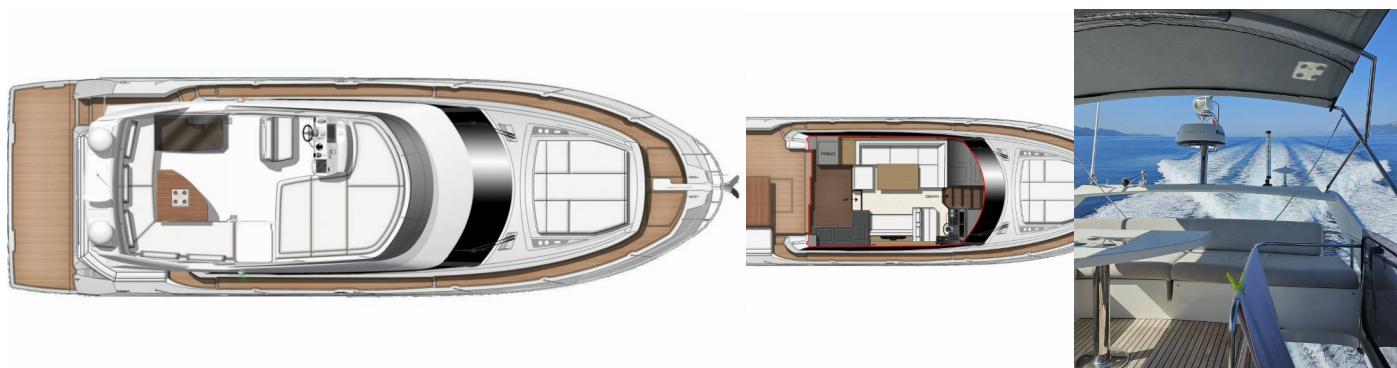

PRICE / WEEKS

07.11. - 14.11.2026

10.175 € ~~11.900 €~~

14.11. - 21.11.2026

10.175 € ~~11.900 €~~

21.11. - 28.11.2026

10.175 € ~~11.900 €~~

28.11. - 05.12.2026

10.175 € ~~11.900 €~~

05.12. - 12.12.2026

10.175 € ~~11.900 €~~

12.12. - 19.12.2026

10.175 € ~~11.900 €~~

19.12. - 26.12.2026

10.175 € ~~11.900 €~~

WEB

najachty.pl

PHONE

+48 882 071 532

E-MAIL

biuro@najachty.pl

NAJACHTY

ul. Pi. Świętej Małgorzaty 1-2/42B, 58-100, Świdnica, Poland