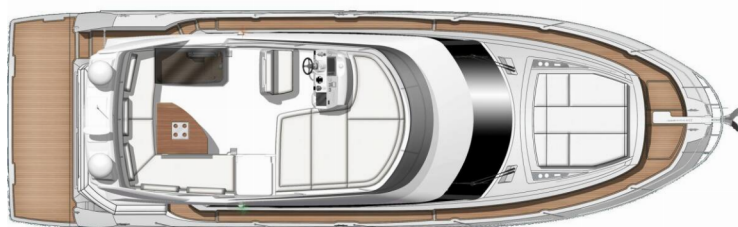

PRICE / WEEKS

05.07. - 12.07.2025 12.825 € ~~13.500 €~~	12.07. - 19.07.2025 12.825 € ~~13.500 €~~	19.07. - 26.07.2025 12.825 € ~~13.500 €~~	26.07. - 02.08.2025 12.825 € ~~13.500 €~~
02.08. - 09.08.2025 12.825 € ~~13.500 €~~	09.08. - 16.08.2025 11.305 € ~~11.900 €~~	16.08. - 23.08.2025 11.305 € ~~11.900 €~~	23.08. - 30.08.2025 11.305 € ~~11.900 €~~
30.08. - 06.09.2025 11.020 € ~~11.600 €~~	06.09. - 13.09.2025 11.020 € ~~11.600 €~~	13.09. - 20.09.2025 11.020 € ~~11.600 €~~	20.09. - 27.09.2025 11.020 € ~~11.600 €~~
27.09. - 04.10.2025 11.020 € ~~11.600 €~~	04.10. - 11.10.2025 11.020 € ~~11.600 €~~	11.10. - 18.10.2025 11.020 € ~~11.600 €~~	18.10. - 25.10.2025 11.020 € ~~11.600 €~~
25.10. - 01.11.2025 11.020 € ~~11.600 €~~	01.11. - 08.11.2025 11.020 € ~~11.600 €~~	08.11. - 15.11.2025 11.020 € ~~11.600 €~~	15.11. - 22.11.2025 11.020 € ~~11.600 €~~
22.11. - 29.11.2025 11.020 € ~~11.600 €~~	29.11. - 06.12.2025 11.020 € ~~11.600 €~~	06.12. - 13.12.2025 11.020 € ~~11.600 €~~	13.12. - 20.12.2025 11.020 € ~~11.600 €~~
20.12. - 27.12.2025 11.020 € ~~11.600 €~~			

WEB

najachty.pl

PHONE

+48 882 071 532

E-MAIL

biuro@najachty.pl

NAJACHTY

ul. Pi. Świętej Małgorzaty 1-2/42B, 58-100, Świdnica, Poland