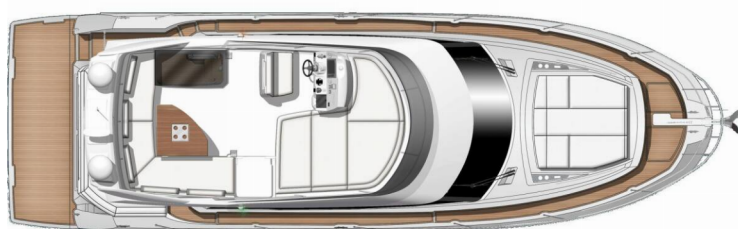

PRICE / WEEKS

14.12. - 21.12.2024 11.600 €	21.12. - 28.12.2024 11.600 €	28.12. - 04.01.2025 11.600 €	04.01. - 11.01.2025 11.020 € ~~11.600 €~~
11.01. - 18.01.2025 11.020 € ~~11.600 €~~	18.01. - 25.01.2025 11.020 € ~~11.600 €~~	25.01. - 01.02.2025 11.020 € ~~11.600 €~~	01.02. - 08.02.2025 11.020 € ~~11.600 €~~
08.02. - 15.02.2025 11.020 € ~~11.600 €~~	15.02. - 22.02.2025 11.020 € ~~11.600 €~~	22.02. - 01.03.2025 11.020 € ~~11.600 €~~	01.03. - 08.03.2025 11.020 € ~~11.600 €~~
08.03. - 15.03.2025 11.020 € ~~11.600 €~~	15.03. - 22.03.2025 11.020 € ~~11.600 €~~	22.03. - 29.03.2025 11.020 € ~~11.600 €~~	29.03. - 05.04.2025 11.020 € ~~11.600 €~~
05.04. - 12.04.2025 11.020 € ~~11.600 €~~	12.04. - 19.04.2025 11.020 € ~~11.600 €~~	19.04. - 26.04.2025 11.020 € ~~11.600 €~~	26.04. - 03.05.2025 11.020 € ~~11.600 €~~
03.05. - 10.05.2025 11.020 € ~~11.600 €~~	10.05. - 17.05.2025 11.020 € ~~11.600 €~~	17.05. - 24.05.2025 11.305 € ~~11.900 €~~	24.05. - 31.05.2025 11.305 € ~~11.900 €~~
31.05. - 07.06.2025 11.305 € ~~11.900 €~~	07.06. - 14.06.2025 12.825 € ~~13.500 €~~	14.06. - 21.06.2025 12.825 € ~~13.500 €~~	21.06. - 28.06.2025 Booked

WEB

najachty.pl

PHONE

+48 882 071 532

E-MAIL

biuro@najachty.pl

NAJACHTY

ul. Pi. Świętej Małgorzaty 1-2/42B, 58-100, Świdnica, Poland