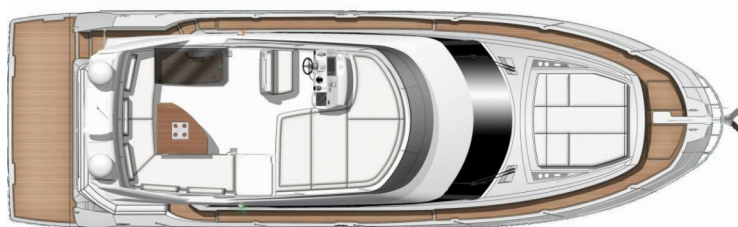

PRICE / WEEKS

25.04. - 02.05.2026 9.609 € ~~11.900 €~~	02.05. - 09.05.2026 9.609 € ~~11.900 €~~	09.05. - 16.05.2026 9.609 € ~~11.900 €~~	16.05. - 23.05.2026 9.932 € ~~12.300 €~~
26.05. - 05.06.2026 Booked	06.06. - 13.06.2026 11.224 € ~~13.900 €~~	13.06. - 20.06.2026 11.224 € ~~13.900 €~~	20.06. - 27.06.2026 11.224 € ~~13.900 €~~
27.06. - 04.07.2026 11.224 € ~~13.900 €~~	04.07. - 11.07.2026 11.224 € ~~13.900 €~~	11.07. - 18.07.2026 11.224 € ~~13.900 €~~	18.07. - 25.07.2026 Booked
25.07. - 01.08.2026 Booked	01.08. - 08.08.2026 11.224 € ~~13.900 €~~	08.08. - 15.08.2026 11.224 € ~~13.900 €~~	15.08. - 22.08.2026 9.932 € ~~12.300 €~~
22.08. - 29.08.2026 9.932 € ~~12.300 €~~	29.08. - 05.09.2026 10.175 € ~~11.900 €~~	05.09. - 12.09.2026 10.175 € ~~11.900 €~~	12.09. - 19.09.2026 10.175 € ~~11.900 €~~
19.09. - 26.09.2026 10.175 € ~~11.900 €~~	26.09. - 03.10.2026 10.175 € ~~11.900 €~~	03.10. - 10.10.2026 10.175 € ~~11.900 €~~	10.10. - 17.10.2026 10.175 € ~~11.900 €~~
17.10. - 24.10.2026 10.175 € ~~11.900 €~~	24.10. - 31.10.2026 10.175 € ~~11.900 €~~	31.10. - 07.11.2026 10.175 € ~~11.900 €~~	

WEB

najachty.pl

PHONE

+48 882 071 532

E-MAIL

biuro@najachty.pl

NAJACHTY

ul. Pi. Świętej Małgorzaty 1-2/42B, 58-100, Świdnica, Poland