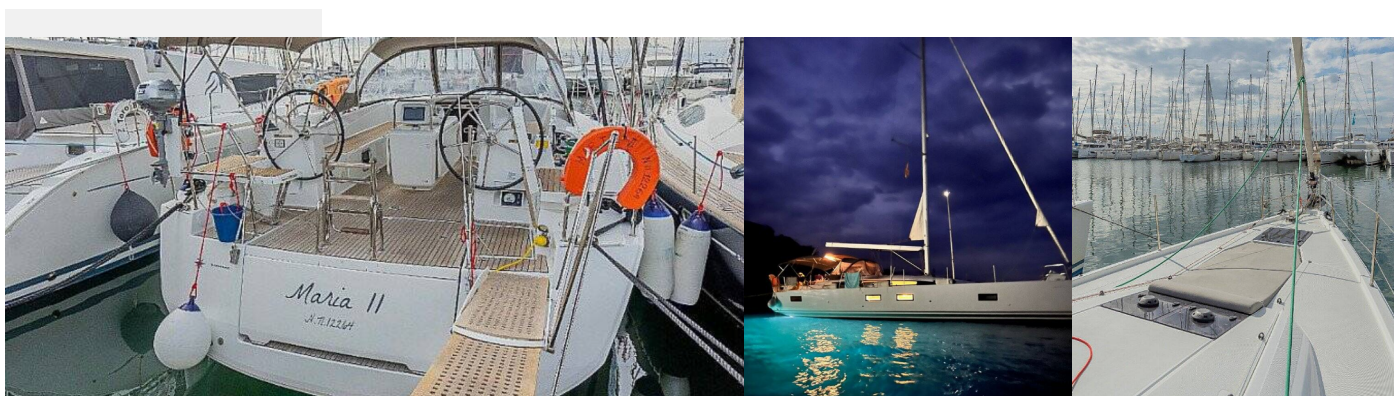

PRICE / WEEKS

07.06. - 14.06.2025 4.810 € ~~7.400 €~~	14.06. - 21.06.2025 5.590 € ~~8.600 €~~	21.06. - 28.06.2025 5.590 € ~~8.600 €~~	28.06. - 05.07.2025 5.590 € ~~8.600 €~~
05.07. - 12.07.2025 5.590 € ~~8.600 €~~	12.07. - 19.07.2025 5.590 € ~~8.600 €~~	19.07. - 26.07.2025 5.590 € ~~8.600 €~~	26.07. - 02.08.2025 6.565 € ~~10.100 €~~
02.08. - 09.08.2025 6.565 € ~~10.100 €~~	09.08. - 16.08.2025 6.565 € ~~10.100 €~~	16.08. - 23.08.2025 5.590 € ~~8.600 €~~	23.08. - 30.08.2025 5.590 € ~~8.600 €~~
30.08. - 06.09.2025 5.590 € ~~8.600 €~~	06.09. - 13.09.2025 5.590 € ~~8.600 €~~	13.09. - 20.09.2025 4.810 € ~~7.400 €~~	20.09. - 27.09.2025 4.810 € ~~7.400 €~~
27.09. - 04.10.2025 3.900 € ~~6.000 €~~	04.10. - 11.10.2025 3.900 € ~~6.000 €~~	11.10. - 18.10.2025 2.919 € ~~4.490 €~~	18.10. - 25.10.2025 2.919 € ~~4.490 €~~
25.10. - 01.11.2025 2.919 € ~~4.490 €~~	01.11. - 08.11.2025 2.919 € ~~4.490 €~~	08.11. - 15.11.2025 2.919 € ~~4.490 €~~	15.11. - 22.11.2025 2.919 € ~~4.490 €~~
22.11. - 29.11.2025 2.919 € ~~4.490 €~~	29.11. - 06.12.2025 2.919 € ~~4.490 €~~	06.12. - 13.12.2025 2.919 € ~~4.490 €~~	13.12. - 20.12.2025 2.919 € ~~4.490 €~~

WEB

najachty.pl

PHONE

+48 882 071 532

E-MAIL

biuro@najachty.pl

NAJACHTY

ul. Pi. Świętej Małgorzaty 1-2/42B, 58-100, Świdnica, Poland