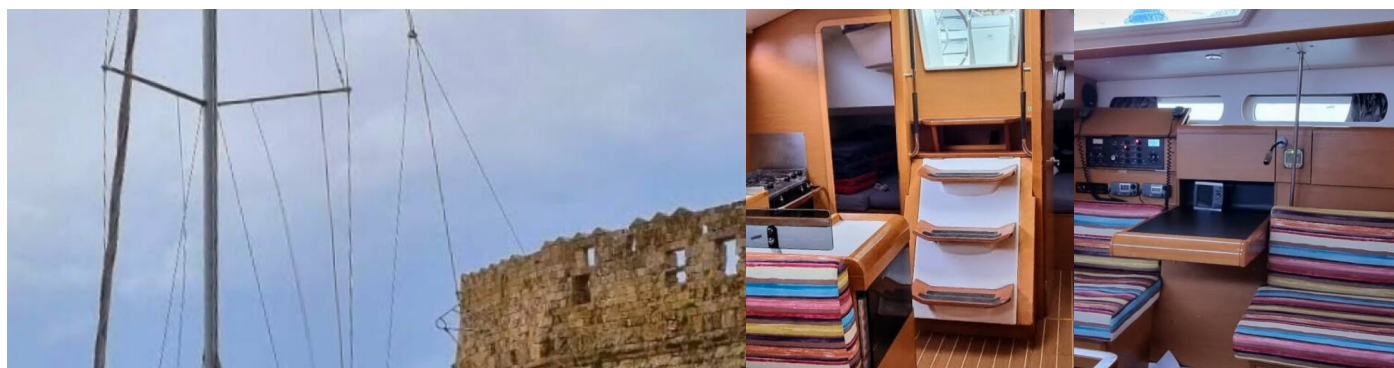

PRICE / WEEKS

25.04. - 02.05.2026 2.115 € ~~2.350 €~~	02.05. - 09.05.2026 2.115 € ~~2.350 €~~	09.05. - 16.05.2026 2.115 € ~~2.350 €~~	16.05. - 23.05.2026 2.115 € ~~2.350 €~~
23.05. - 30.05.2026 2.700 € ~~3.000 €~~	30.05. - 06.06.2026 2.700 € ~~3.000 €~~	06.06. - 13.06.2026 2.700 € ~~3.000 €~~	13.06. - 04.07.2026 Booked
04.07. - 11.07.2026 Booked	11.07. - 18.07.2026 3.015 € ~~3.350 €~~	18.07. - 25.07.2026 3.015 € ~~3.350 €~~	25.07. - 01.08.2026 Booked
01.08. - 15.08.2026 Booked	15.08. - 22.08.2026 Booked	22.08. - 29.08.2026 2.700 € ~~3.000 €~~	29.08. - 05.09.2026 2.700 € ~~3.000 €~~
05.09. - 12.09.2026 Booked	12.09. - 19.09.2026 Booked	19.09. - 26.09.2026 Booked	26.09. - 03.10.2026 Booked
03.10. - 10.10.2026 2.700 € ~~3.000 €~~	10.10. - 17.10.2026 Booked	17.10. - 24.10.2026 1.890 € ~~2.100 €~~	24.10. - 31.10.2026 1.890 € ~~2.100 €~~
31.10. - 07.11.2026 1.890 € ~~2.100 €~~			

WEB

najachty.pl

PHONE

+48 882 071 532

E-MAIL

biuro@najachty.pl

NAJACHTY

ul. Pi. Świętej Małgorzaty 1-2/42B, 58-100, Świdnica, Poland