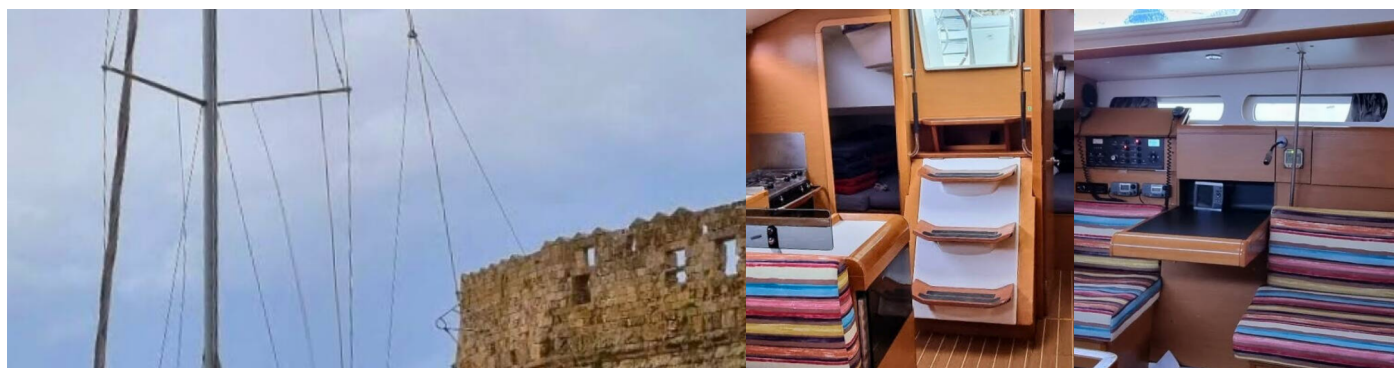

PRICE / WEEKS

07.11. - 14.11.2026

1.890 € ~~2.100 €~~

14.11. - 21.11.2026

1.890 € ~~2.100 €~~

21.11. - 28.11.2026

1.890 € ~~2.100 €~~

28.11. - 05.12.2026

1.890 € ~~2.100 €~~

05.12. - 12.12.2026

1.890 € ~~2.100 €~~

12.12. - 19.12.2026

1.890 € ~~2.100 €~~

19.12. - 26.12.2026

1.890 € ~~2.100 €~~

WEB

najachty.pl

PHONE

+48 882 071 532

E-MAIL

biuro@najachty.pl

NAJACHTY

ul. Pi. Świętej Małgorzaty 1-2/42B, 58-100, Świdnica, Poland