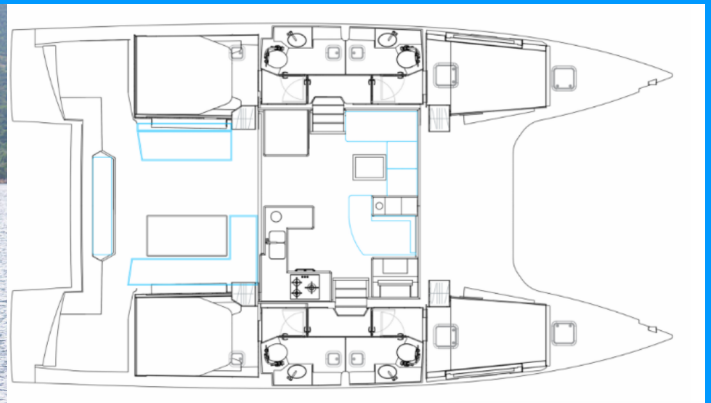

NAUTITECH 47 POWER

AG Princess

The Power catamaran Nautitech 47 Power „AG Princess“, built in 2019, is moored in Lefkas main port, Lefkas - Greece. The yacht has 4 + 2 cabins, can accommodate 9 + 2 persons and has 4 + 1 toilets/showers.

AG Princess

Production Year

2019

Length

14.23 m

Cabins

4 + 2

Berths