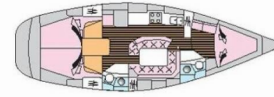

# SUN ODYSSEY 42.2 EXCLUSIVE

Palmizana

The Sailing yacht Sun Odyssey 42.2 Exclusive „Palmizana“, built in 2003, is moored in ACI Marina Trogir, Trogir - Croatia. The yacht has 3 cabins, can accommodate 6 persons and has 2 toilets/showers.