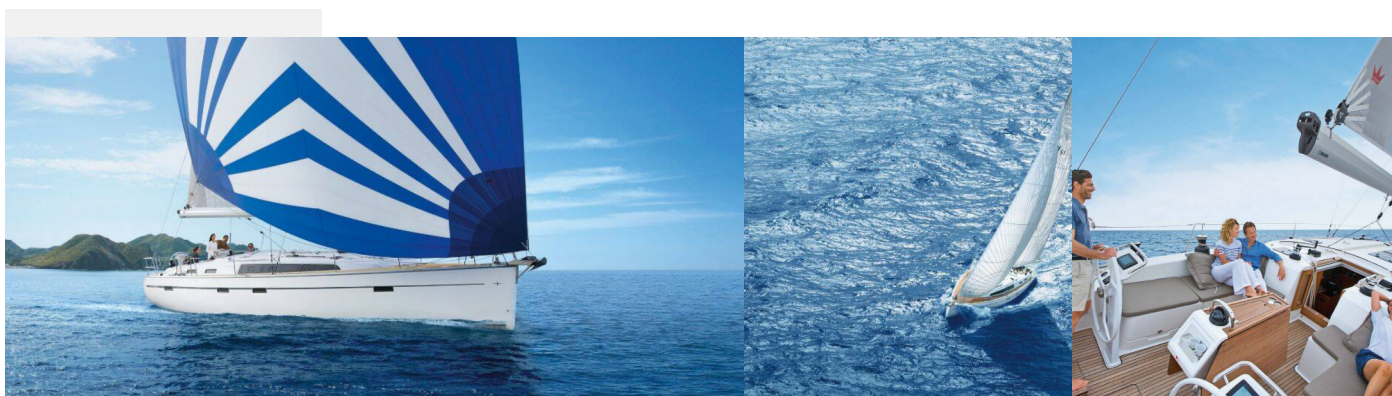

PRICE / WEEKS

14.12. - 21.12.2024 2.655 € ~~3.540 €~~	21.12. - 28.12.2024 2.655 € ~~3.540 €~~	28.12. - 04.01.2025 2.289 € ~~3.051 €~~	04.01. - 11.01.2025 1.746 € ~~2.400 €~~
11.01. - 18.01.2025 1.746 € ~~2.400 €~~	18.01. - 25.01.2025 1.746 € ~~2.400 €~~	25.01. - 01.02.2025 1.746 € ~~2.400 €~~	01.02. - 08.02.2025 1.746 € ~~2.400 €~~
08.02. - 15.02.2025 1.746 € ~~2.400 €~~	15.02. - 22.02.2025 1.746 € ~~2.400 €~~	22.02. - 01.03.2025 1.746 € ~~2.400 €~~	01.03. - 08.03.2025 1.746 € ~~2.400 €~~
08.03. - 15.03.2025 1.746 € ~~2.400 €~~	15.03. - 22.03.2025 1.746 € ~~2.400 €~~	22.03. - 29.03.2025 1.746 € ~~2.400 €~~	29.03. - 05.04.2025 1.746 € ~~2.400 €~~
05.04. - 12.04.2025 1.746 € ~~2.400 €~~	12.04. - 19.04.2025 1.746 € ~~2.400 €~~	19.04. - 26.04.2025 1.746 € ~~2.400 €~~	26.04. - 03.05.2025 3.092 € ~~4.250 €~~
03.05. - 10.05.2025 3.092 € ~~4.250 €~~	10.05. - 17.05.2025 3.092 € ~~4.250 €~~	17.05. - 24.05.2025 3.092 € ~~4.250 €~~	24.05. - 31.05.2025 3.972 € ~~5.460 €~~
31.05. - 07.06.2025 3.972 € ~~5.460 €~~	07.06. - 14.06.2025 Booked	14.06. - 21.06.2025 5.005 € ~~6.070 €~~	21.06. - 28.06.2025 5.005 € ~~6.070 €~~

WEB

najachty.pl

PHONE

+48 882 071 532

E-MAIL

biuro@najachty.pl

NAJACHTY

ul. Pi. Świętej Małgorzaty 1-2/42B, 58-100, Świdnica, Poland